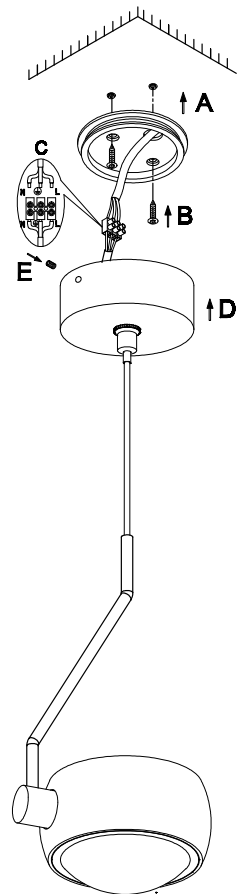

Instruction

MOD072PL-L8B3K

MAX 8W
750 Lumen

Model: MOD072PL-L8B3K
Collection: Technical
Series: Lens

Pendant Lamps