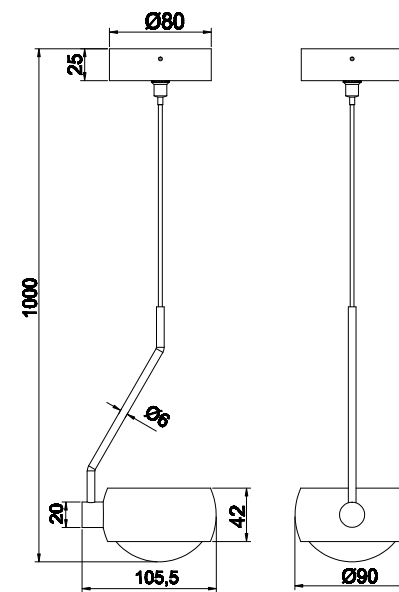

Instruction

MOD072PL-L8B3K

MAX 8W
750 Lumen

Model: MOD072PL-L8B3K
Collection: Technical
Series: Lens

Pendant Lamps