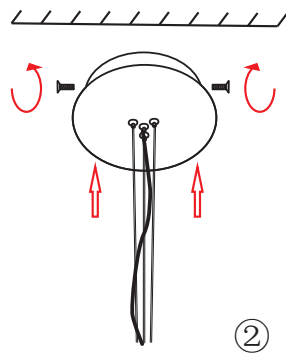

Instruction

MOD057PL-L54W4K

MAX 54W
5600 Lumen

Model: MOD057PL-L54W4K
Collection: Technical
Series: Cosmos

Pendant Lamps