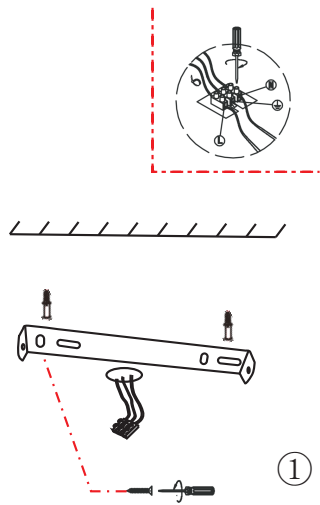

Instruction

MOD057PL-L54W4K

MAX 54W
5600 Lumen

Model: MOD057PL-L54W4K
Collection: Technical
Series: Cosmos

Pendant Lamps