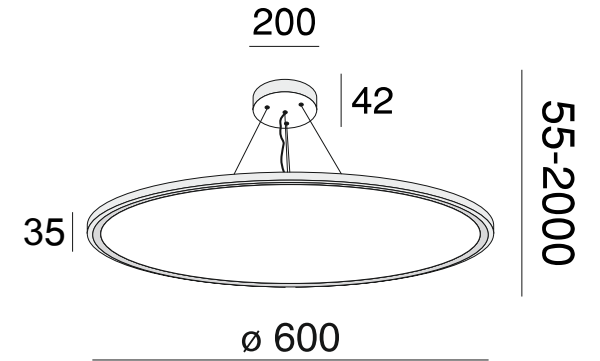

Instruction

MOD057PL-L54W4K

MAX 54W
5600 Lumen

Model: MOD057PL-L54W4K
Collection: Technical
Series: Cosmos

Pendant Lamps