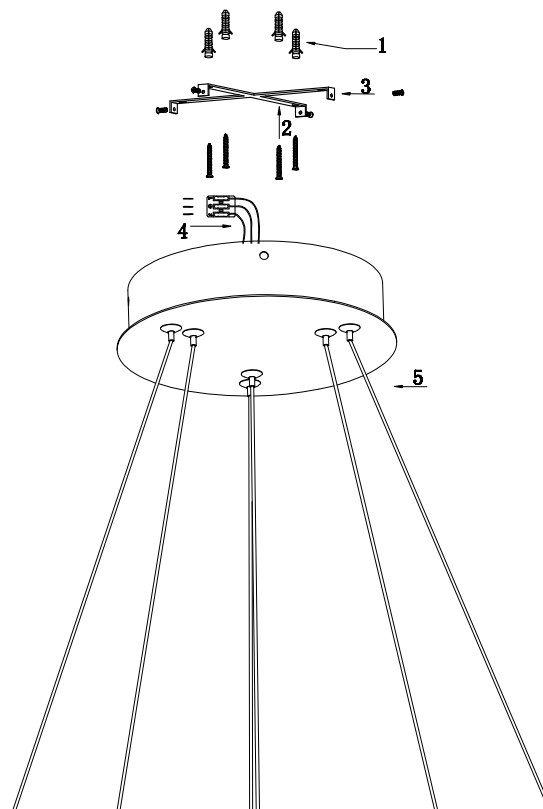

Instruction

MOD058PL-L74W4K

MAX 88W
5200 Lumen

Model: MOD058PL-L74W4K
Collection: Technical
Series: Rim

Pendant Lamps