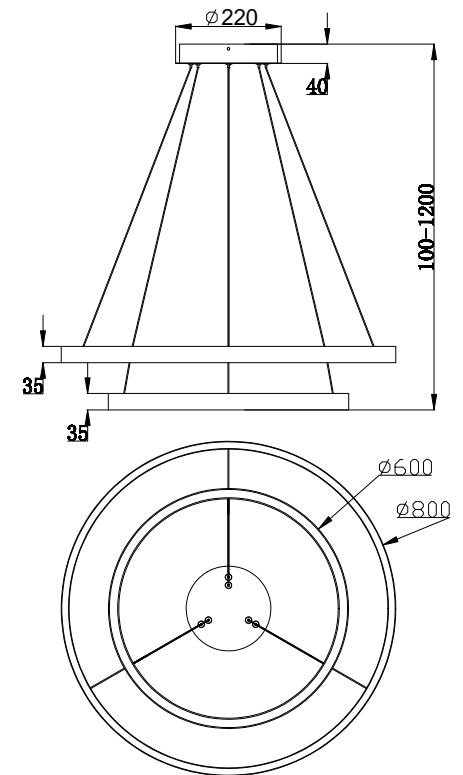

Instruction

MOD058PL-L74W4K

MAX 88W
5200 Lumen

Model: MOD058PL-L74W4K
Collection: Technical
Series: Rim

Pendant Lamps