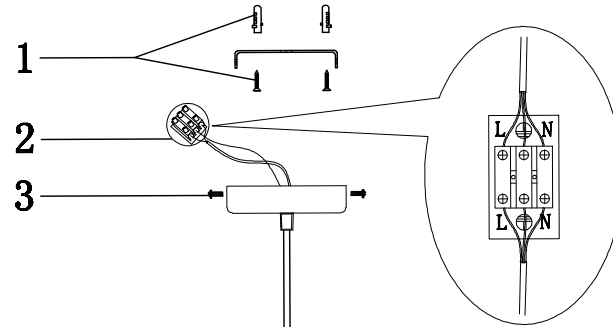

FREYA
TRADITION OF QUALITY

INSTRUCTION

MODEL: FR4313-PL-00-BL
CHANDELIER

 1 X E27 (60W)

FREYA-LIGHT.COM