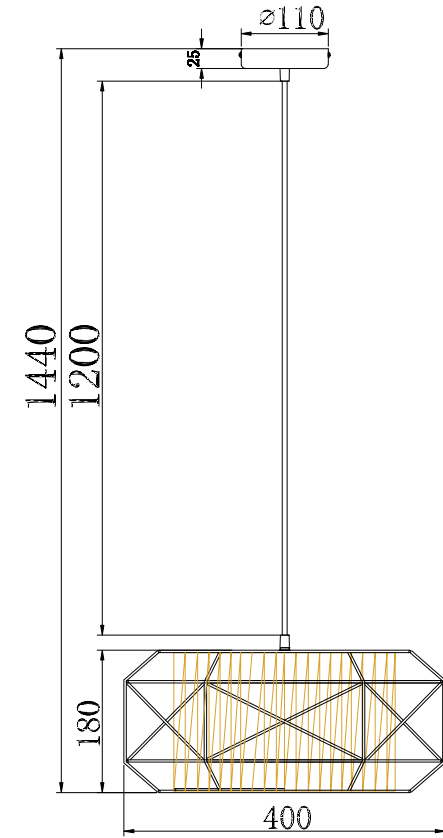

FREYA
TRADITION OF QUALITY

INSTRUCTION

MODEL: FR4313-PL-00-BL
CHANDELIER

 1 X E27 (60W)

FREYA-LIGHT.COM