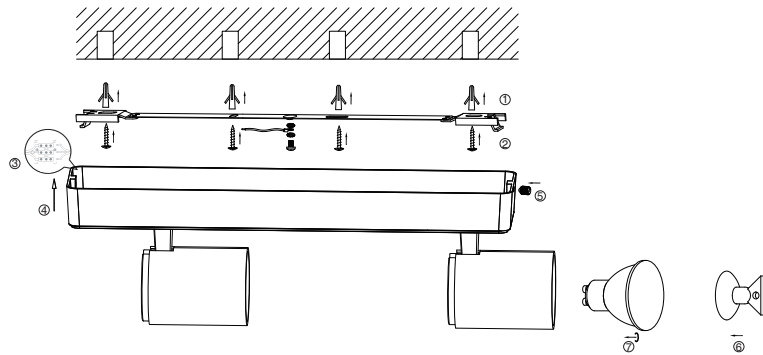

Instruction

SP317-CW-02-W

2 x GU10 (35W)

Model: SP317-CW-02-W
Collection: Spot
Series: Alliot

Wall Lamps