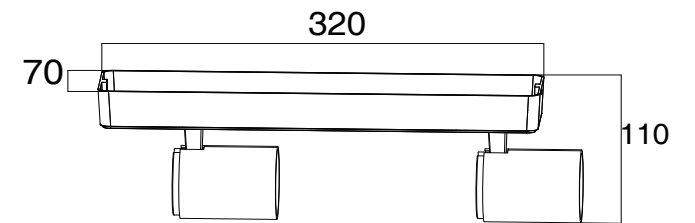

Instruction

SP317-CW-02-W

2 x GU10 (35W)

Model: SP317-CW-02-W
Collection: Spot
Series: Alliot

Wall Lamps