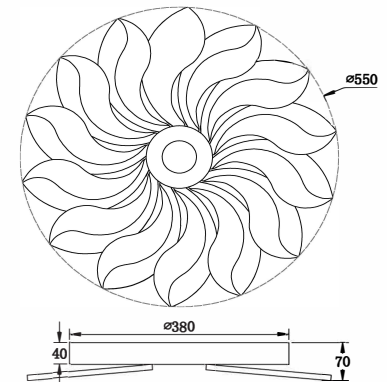

# Instruction

FR10023CL-L127W

MAX 127W  
12500 Lumen

Model: FR10023CL-L127W  
Collection: LED Market

Ceiling Lamps