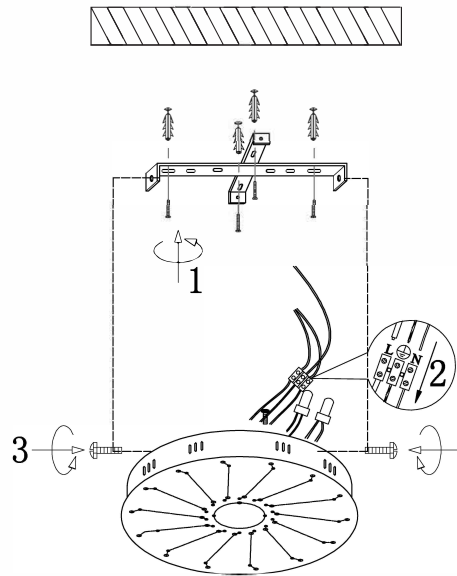

# Instruction

FR10023CL-L127W

MAX 127W  
12500 Lumen

Model: FR10023CL-L127W  
Collection: LED Market

Ceiling Lamps