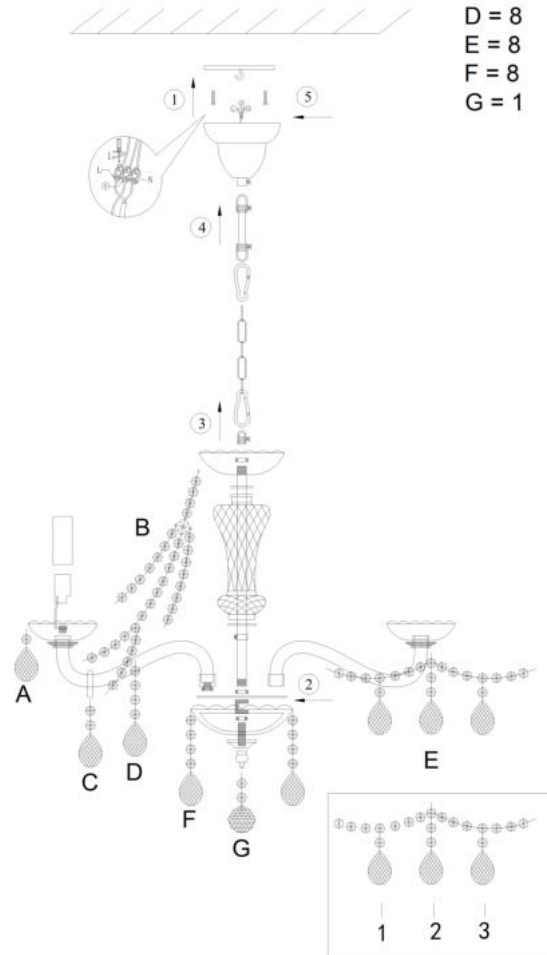

# Instruction

Collection: DIAMANT CRYSTAL

Series: BEATRIX

Model: DIA019-08-G

Ceiling

A = 40  
B = 8  
C = 8  
D = 8  
E = 8  
F = 8  
G = 1

- Ceiling

8 x E14 (60W)