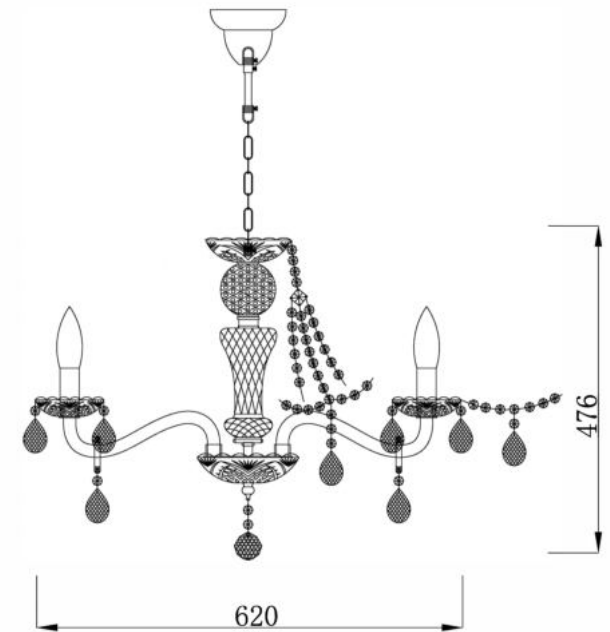

# Instruction

Collection: DIAMANT CRYSTAL

Series: BEATRIX

Model: DIA019-08-G

Ceiling

A = 40  
B = 8  
C = 8  
D = 8  
E = 8  
F = 8  
G = 1

- Ceiling

8 x E14 (60W)