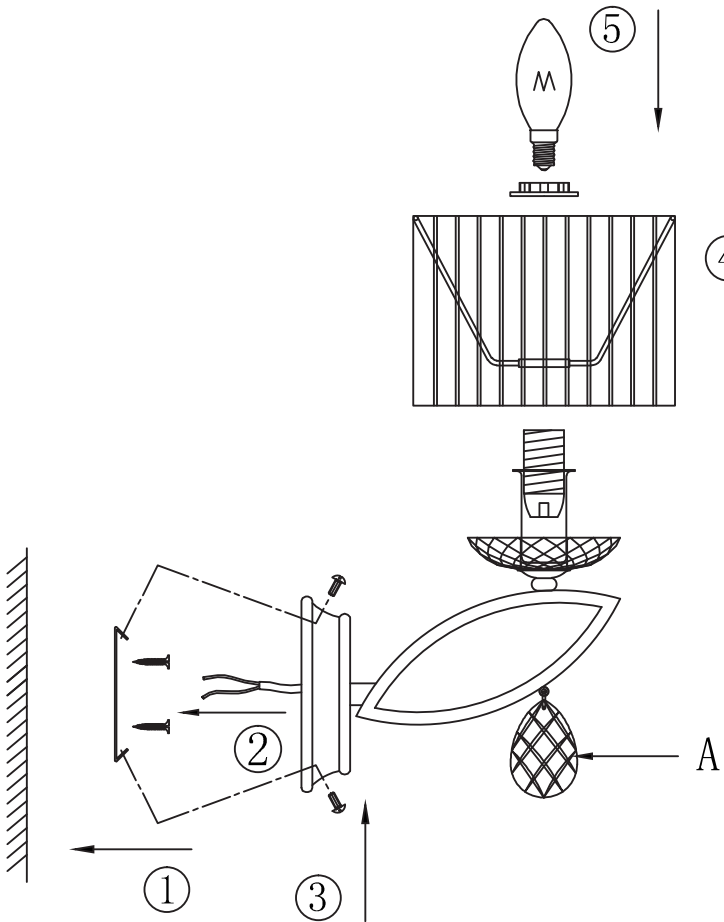

# Instruction

Collection: Modern  
Series: Miraggio  
Model: MOD602-01-N  
Wall-mounted

A=1

– Wall-mounted

1 x E14 (40w)

**MAYTONI**  
DECORATIVE LIGHTING

[www.maytoni.de](http://www.maytoni.de)