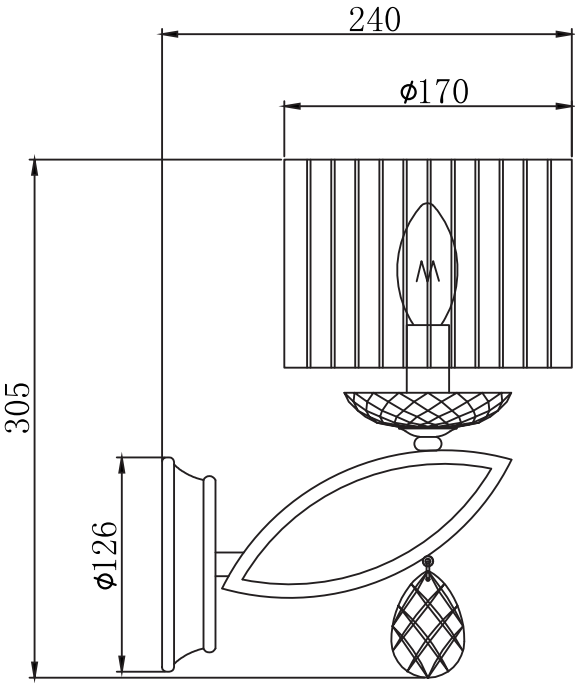

# Instruction

Collection: Modern  
Series: Miraggio  
Model: MOD602-01-N  
Wall-mounted

A=1

– Wall-mounted

1 x E14 (40w)

**MAYTONI**  
DECORATIVE LIGHTING

[www.maytoni.de](http://www.maytoni.de)