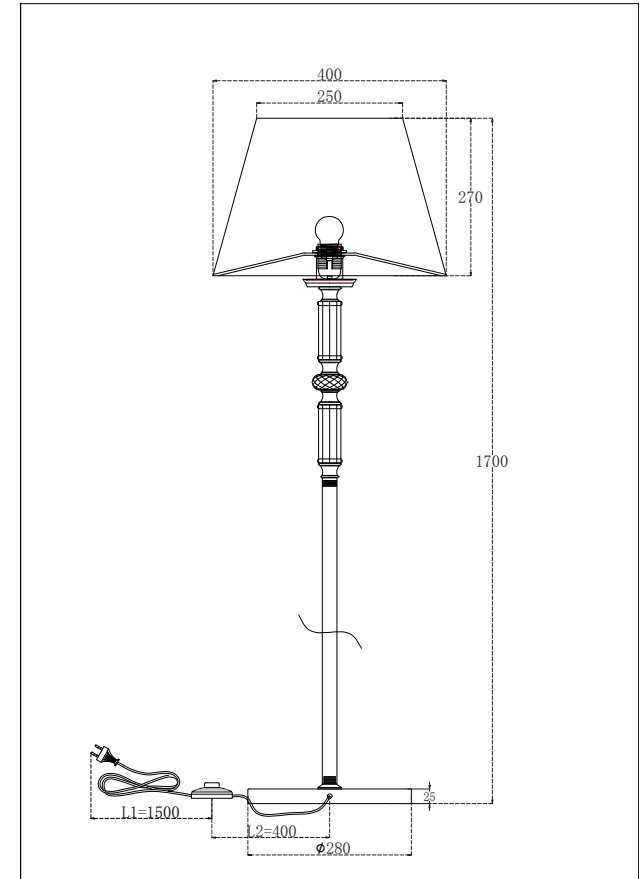

Instruction

MOD018FL-01CH

Gross Weight: 0 kg

Net Weight: 0 kg

Volume: 0,099076 m3

Weight and Volume Margin of Error: ±10%

Color: Chrome

Material: Metal and Glass

1 x E27 (60W)

Model: MOD018FL-01CH

Collection: Neoclassic

Series: Riverside

Floor Lamps