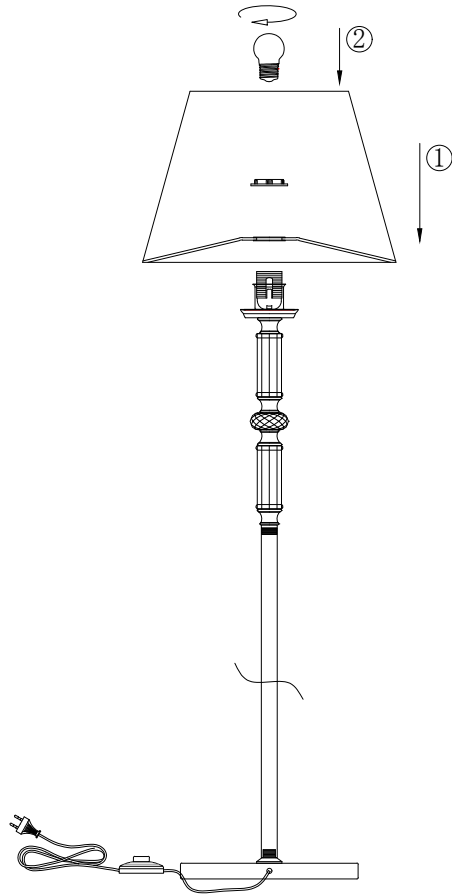

Instruction

MOD018FL-01CH

Gross Weight: 0 kg

Net Weight: 0 kg

Volume: 0,099076 m3

Weight and Volume Margin of Error: ±10%

Color: Chrome

Material: Metal and Glass

1 x E27 (60W)

Model: MOD018FL-01CH

Collection: Neoclassic

Series: Riverside

Floor Lamps