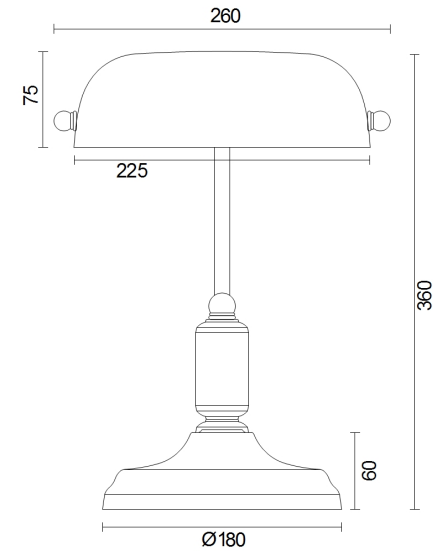

# Instruction

Collection: TABLE & FLOOR

Series: KIWI

Model: Z153-TL-01-N

Mobile

- Mobile

1 x E27 (40W)

**MAYTONI**  
DECORATIVE LIGHTING