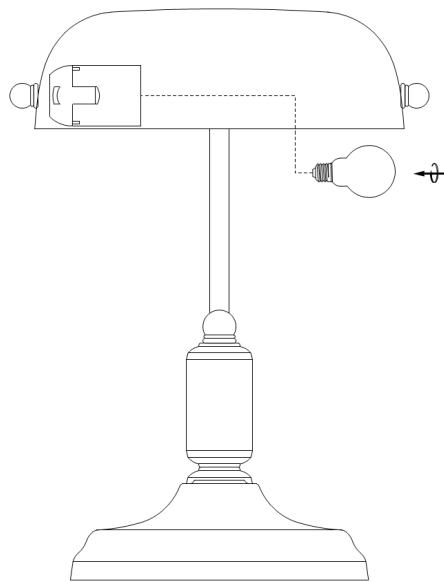

# Instruction

Collection: TABLE & FLOOR

Series: KIWI

Model: Z153-TL-01-N

Mobile

- Mobile

1 x E27 (40W)

**MAYTONI**  
DECORATIVE LIGHTING