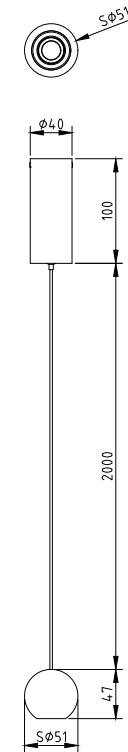

Instruction

P067PL-L5W3K

MAX 5W
300 Lumen

Model: P067PL-L5W3K
Collection: Pendant
Series: Harmat

Pendant Lamps