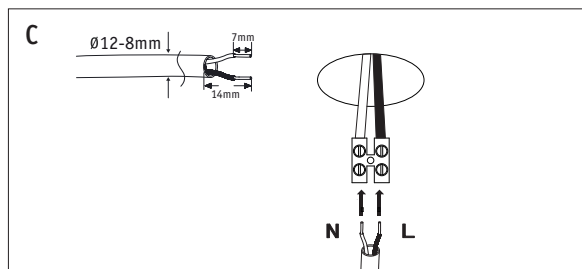

Instruction

P067PL-L5W3K

MAX 5W
300 Lumen

Model: P067PL-L5W3K
Collection: Pendant
Series: Harmat

Pendant Lamps