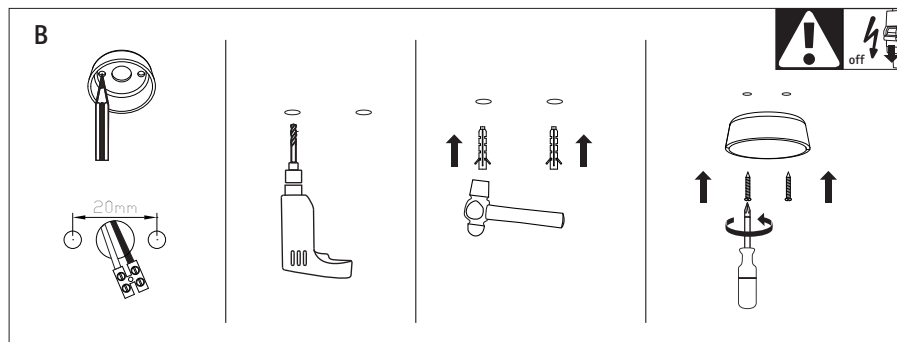

Instruction

P067PL-L5W3K

MAX 5W
300 Lumen

Model: P067PL-L5W3K
Collection: Pendant
Series: Harmat

Pendant Lamps