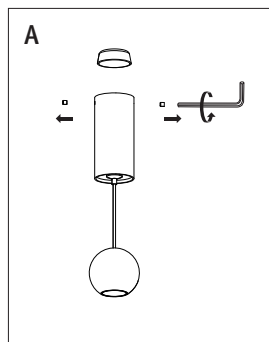

Instruction

P067PL-L5W3K

MAX 5W
300 Lumen

Model: P067PL-L5W3K
Collection: Pendant
Series: Harmat

Pendant Lamps