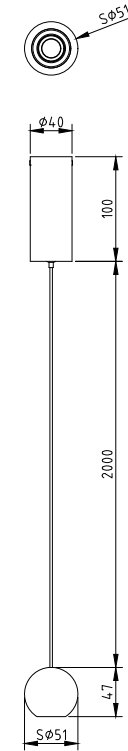

# Instruction

## P067PL-L5G3K

MAX 5W  
300 Lumen

Model: P067PL-L5G3K  
Collection: Pendant  
Series: Harmat

Pendant Lamps