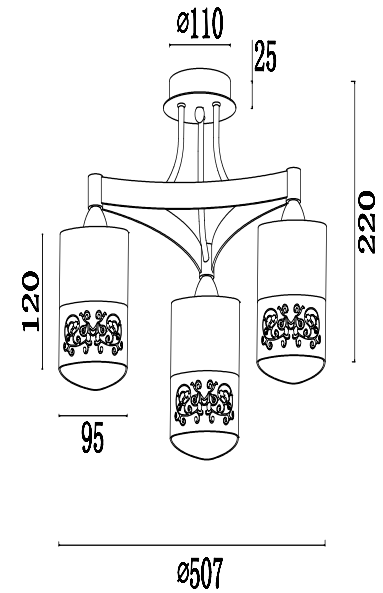

FREYA
TRADITION OF QUALITY

Instruction

FR5475CL-03CH

3 x E14 (40W)

Model: FR5475CL-03CH
Series: Tasmania

Ceiling Lamps