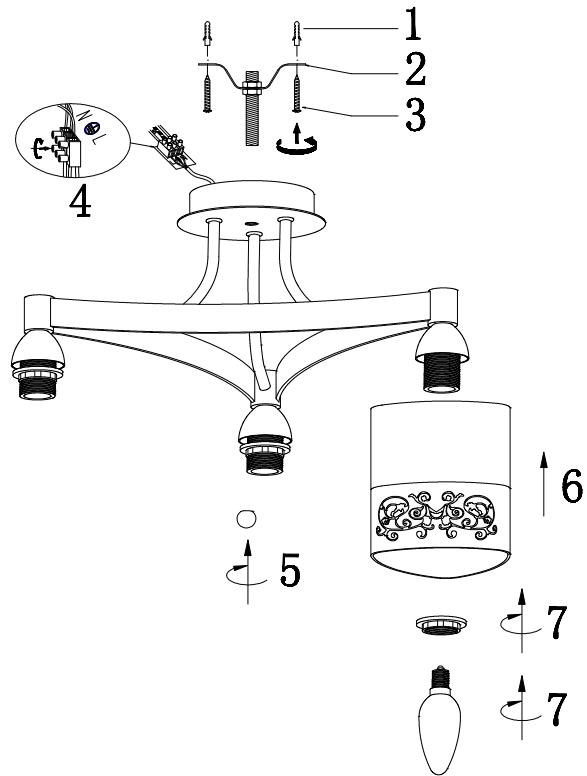

FREYA
TRADITION OF QUALITY

Instruction

FR5475CL-03CH

3 x E14 (40W)

Model: FR5475CL-03CH
Series: Tasmania

Ceiling Lamps