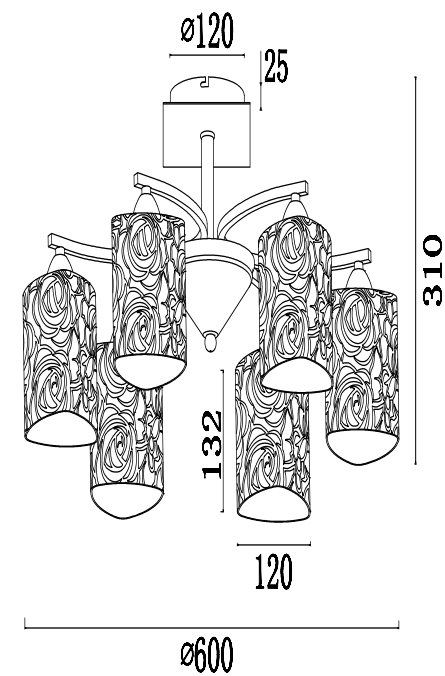

# Instruction

FR5117CL-06CH

6 x E14 (40W)

Model: FR5117CL-06CH

Series: Ciclo

Ceiling Lamps