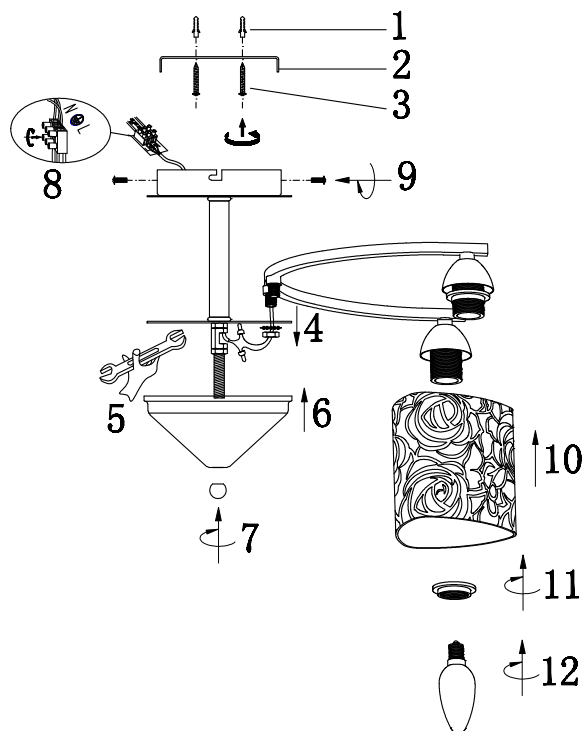

# Instruction

FR5117CL-06CH

6 x E14 (40W)

Model: FR5117CL-06CH

Series: Ciclo

Ceiling Lamps