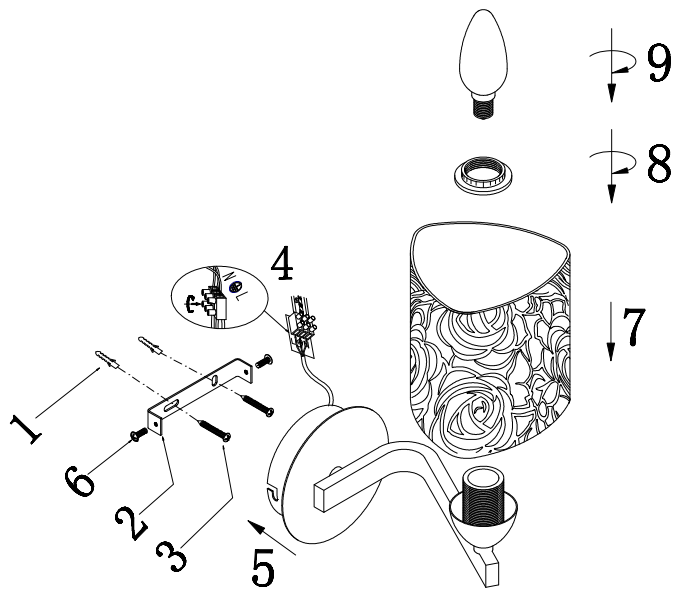

FREYA
TRADITION OF QUALITY

Instruction

FR5117WL-01CH

1 x E14 (40W)

Model: FR5117WL-01CH

Series: Ciclo

Wall Lamps