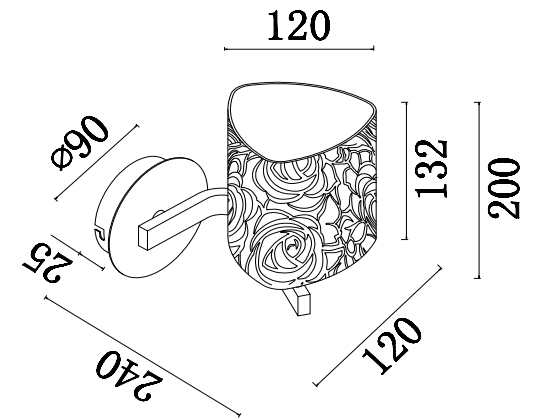

FREYA
TRADITION OF QUALITY

Instruction

FR5117WL-01CH

1 x E14 (40W)

Model: FR5117WL-01CH

Series: Ciclo

Wall Lamps