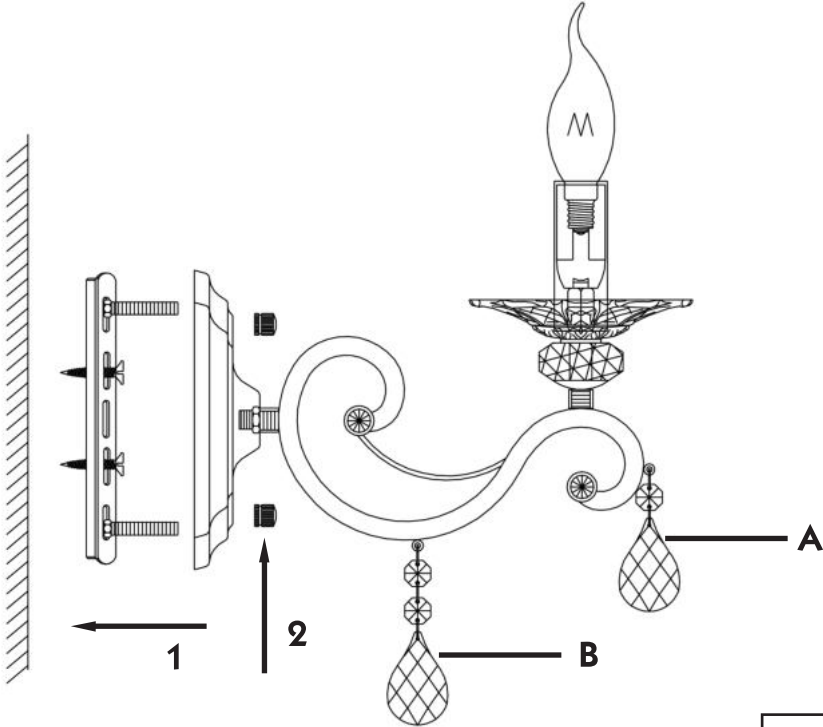

Instruction

Collection: Royal Classic
Series: Grace
Model: RC247-WL-02-R
Wall Lamps

A = 2
B = 2

2 x E14 (60w)

MAYTONI
DECORATIVE LIGHTING

www.maytoni.de