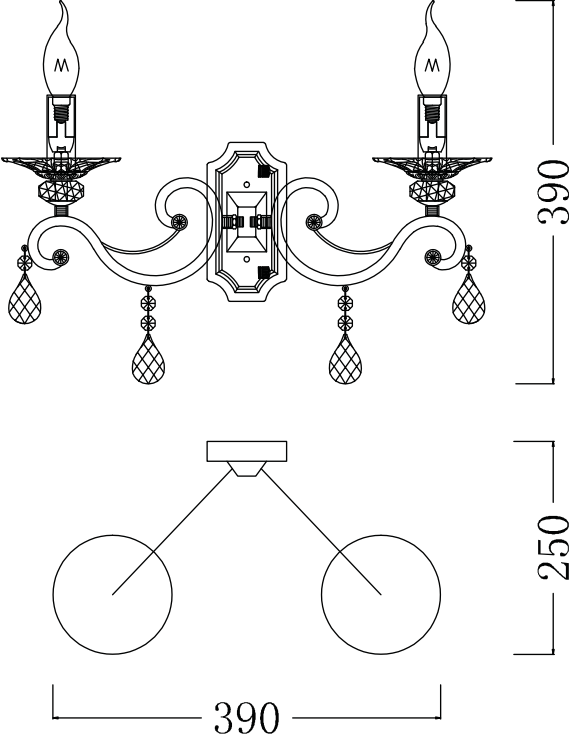

Instruction

Collection: Royal Classic
Series: Grace
Model: RC247-WL-02-R
Wall Lamps

A = 2
B = 2

2 x E14 (60w)

MAYTONI
DECORATIVE LIGHTING

www.maytoni.de