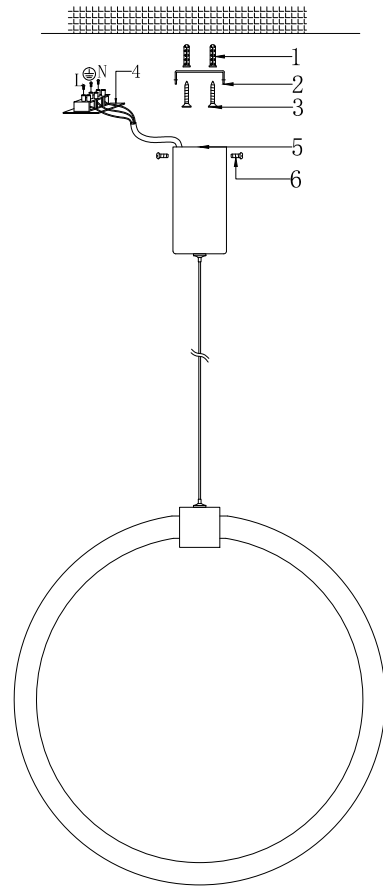

## Instruction

### MOD315PL-L20CH3K

MAX 20W  
750 Lumen

Model: MOD315PL-L20CH3K

Collection: Modern

Pendant Lamps