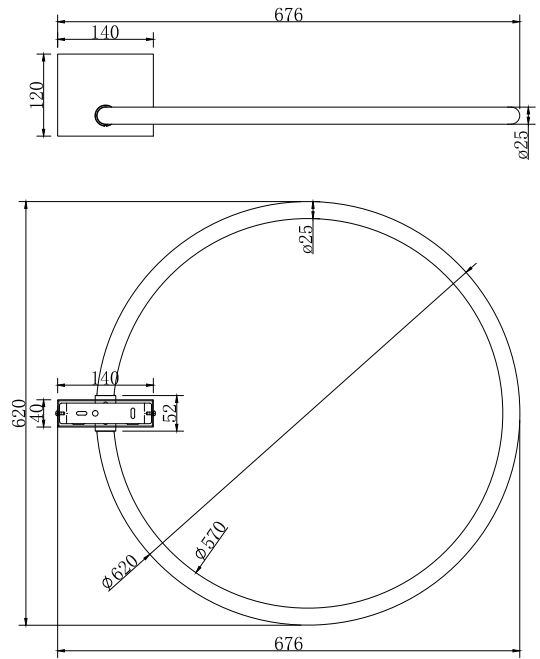

## Instruction

### MOD315PL-L20CH3K

MAX 20W  
750 Lumen

Model: MOD315PL-L20CH3K

Collection: Modern

Pendant Lamps