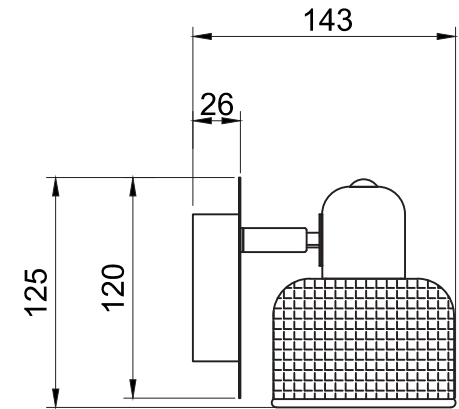

FREYA
TRADITION OF QUALITY

INSTRUCTION

MODEL: FR5344-WL-01-CH

1 X E27(40W)

FREYA-LIGHT.COM