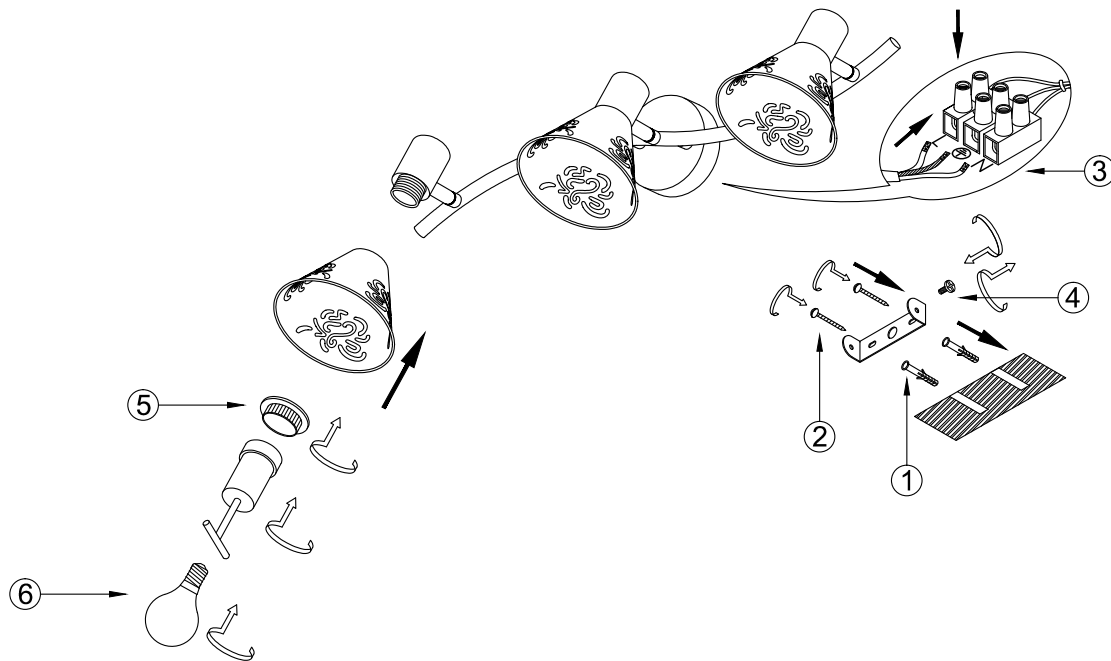

FREYA
TRADITION OF QUALITY

Instruction

FR7001WL-03BZ

3 x E14 (40W)

Model: FR7001WL-03BZ

Series: Paola

Wall Lamps