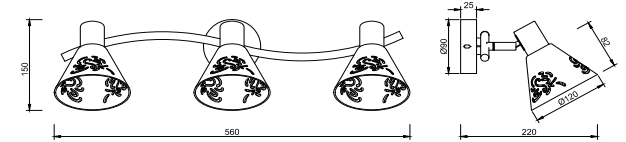

FREYA
TRADITION OF QUALITY

Instruction

FR7001WL-03BZ

3 x E14 (40W)

Model: FR7001WL-03BZ

Series: Paola

Wall Lamps