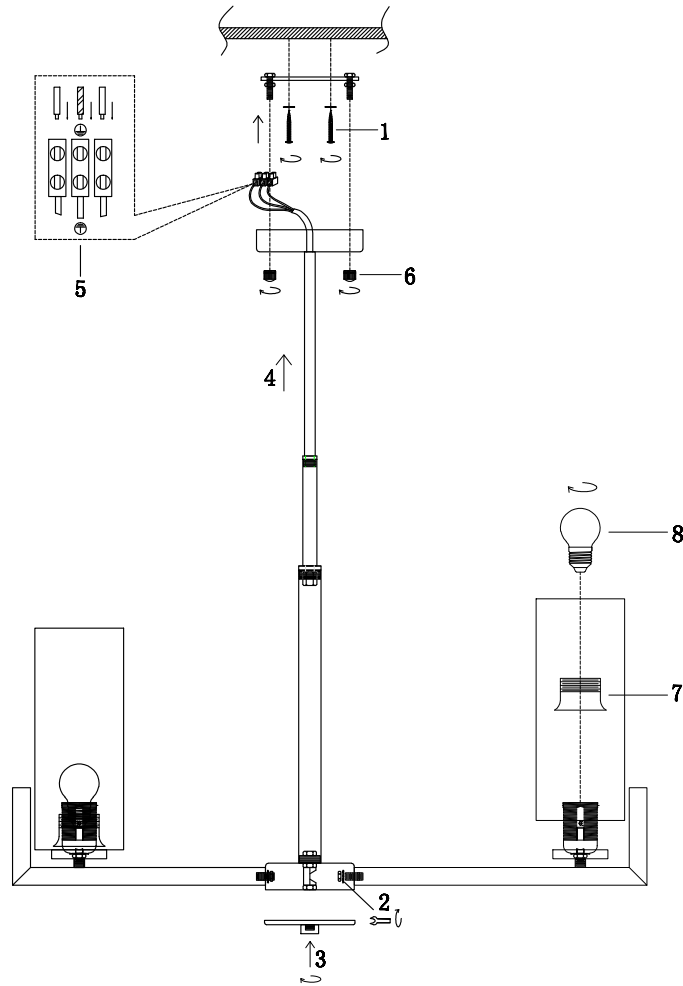

# Instruction

MOD089PL-08BS

8 x E14 (40W)

Model: MOD089PL-08BS  
Collection: Modern  
Series: Fortano

Ceiling Lamps