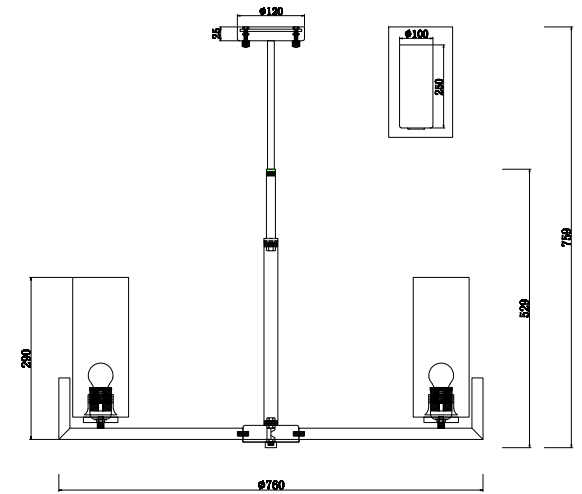

# Instruction

MOD089PL-08BS

8 x E14 (40W)

Model: MOD089PL-08BS  
Collection: Modern  
Series: Fortano

Ceiling Lamps