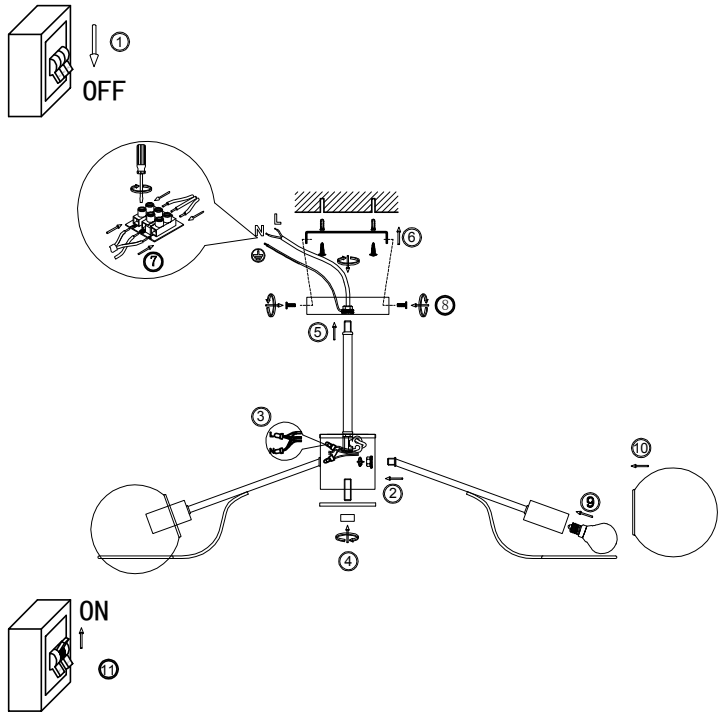

FREYA
TRADITION OF QUALITY

Instruction

FR5014PL-08CH

8 x E14 (40W)

Model: FR5014PL-08CH
Series: Sally

Ceiling Lamps