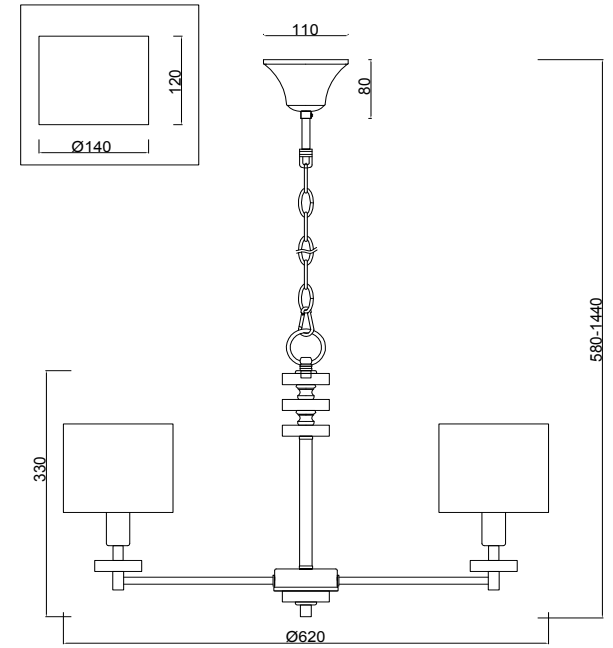

FREYA
TRADITION OF QUALITY

Instruction

FR5015PL-05G

5 x E14 (40W)

Model: FR5015PL-05G

Series: Tiana

Ceiling Lamps