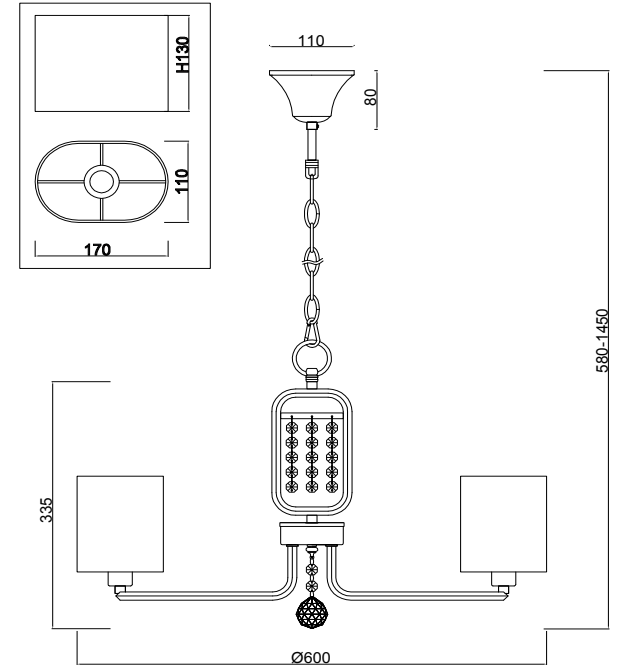

FREYA
TRADITION OF QUALITY

Instruction

FR5016PL-05CH

5 x E14 (40W)

Model: FR5016PL-05CH

Series: Elin

Ceiling Lamps