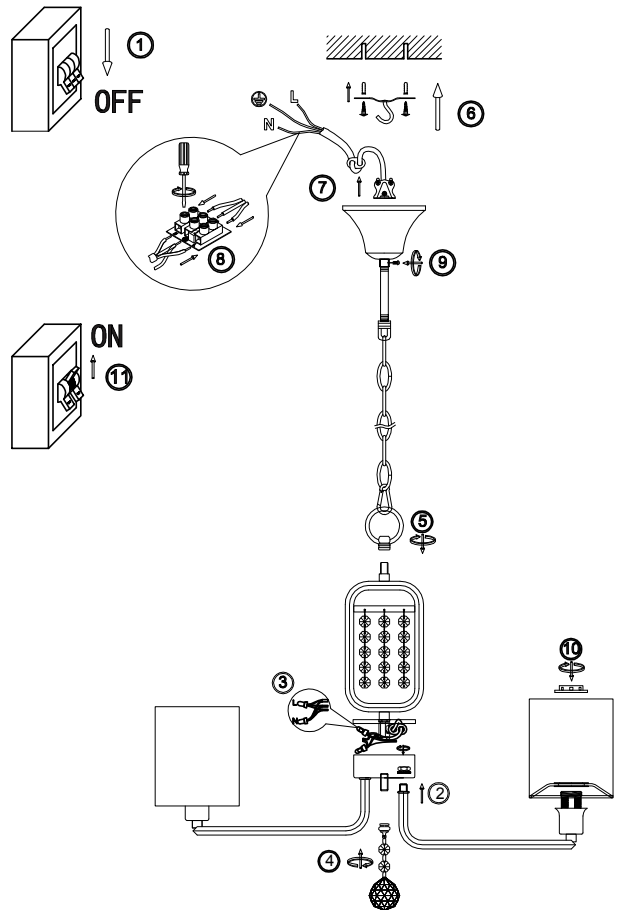

FREYA
TRADITION OF QUALITY

Instruction

FR5016PL-05CH

5 x E14 (40W)

Model: FR5016PL-05CH

Series: Elin

Ceiling Lamps