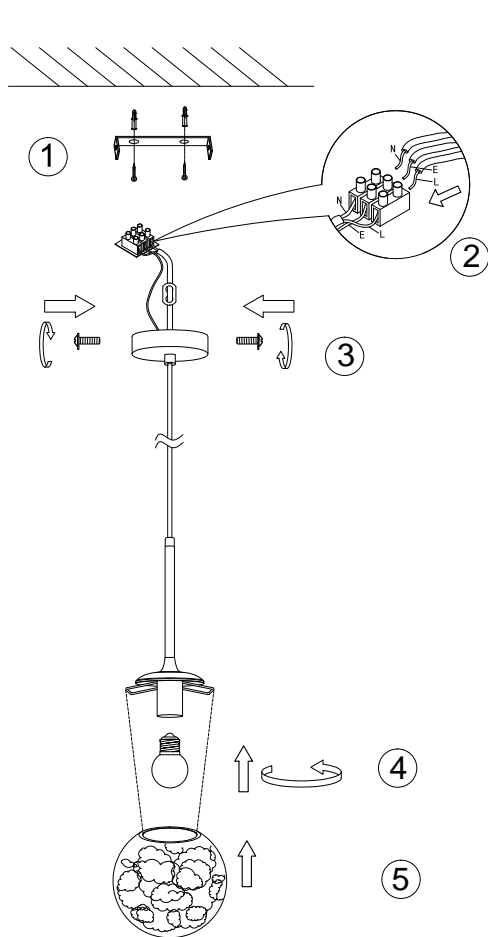

Instruction

MOD061PL-01BS

1 x E27 (40W)
Recommended to use with LED bulbs

Pendant Lamps

Model: MOD061PL-01BS
Collection: Modern
Series: Ligerò