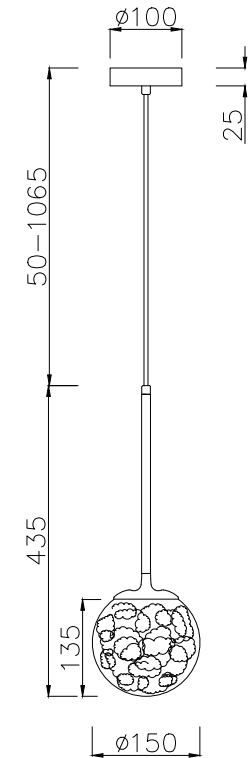

Instruction

MOD061PL-01BS

1 x E27 (40W)
Recommended to use with LED bulbs

Pendant Lamps

Model: MOD061PL-01BS
Collection: Modern
Series: Ligerò