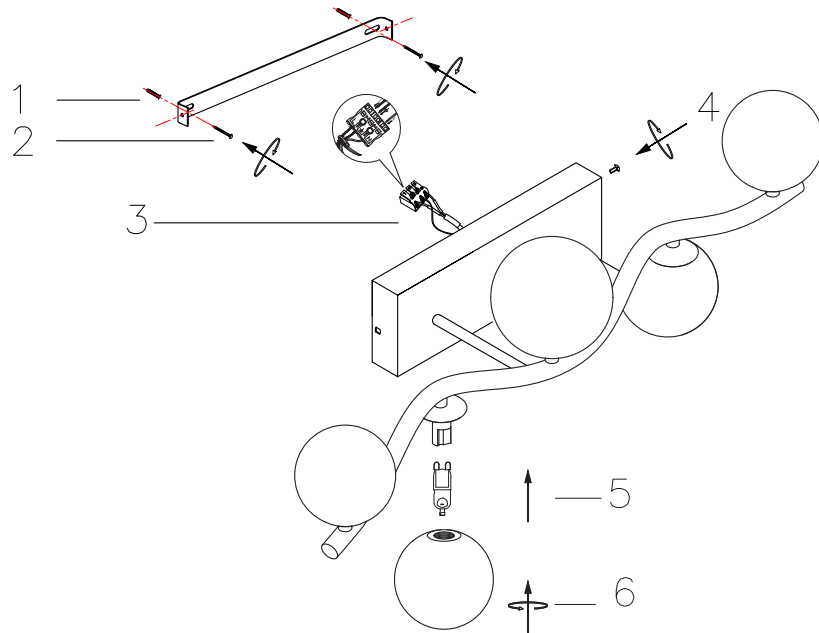

Instruction

MOD059WL-05CH

5 x G9 (28W)

Recommended to use with LED bulbs

Model: MOD059WL-05CH

Collection: Modern

Series: Uva

Wall Lamps