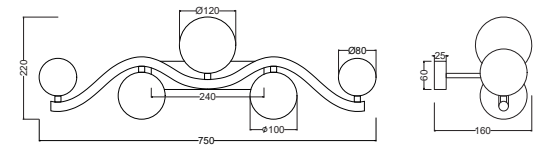

Instruction

MOD059WL-05CH

5 x G9 (28W)

Recommended to use with LED bulbs

Model: MOD059WL-05CH

Collection: Modern

Series: Uva

Wall Lamps