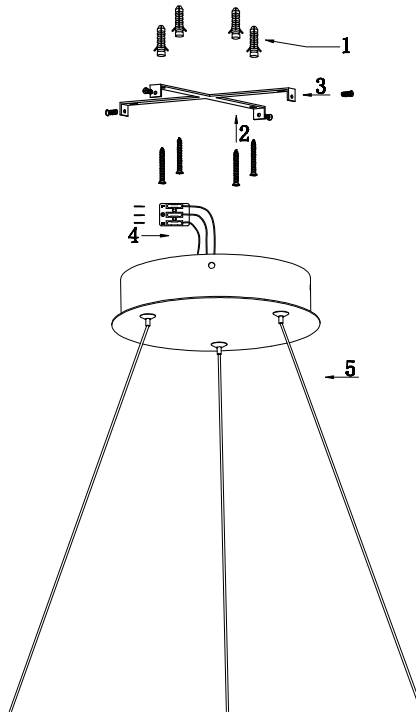

# Instruction

MOD058PL-L65B4K

MAX 81W  
2800 Lumen

Model: MOD058PL-L65B4K  
Collection: Technical  
Series: Rim