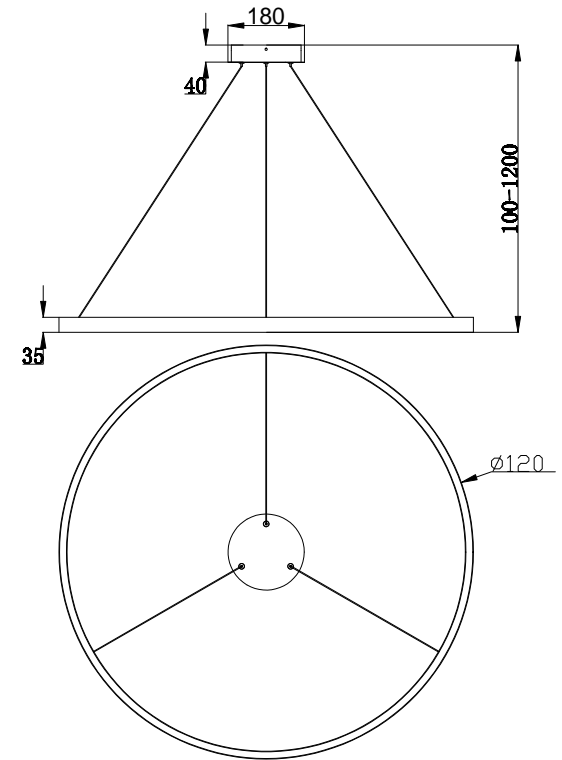

# Instruction

MOD058PL-L65B4K

MAX 81W  
2800 Lumen

Model: MOD058PL-L65B4K  
Collection: Technical  
Series: Rim