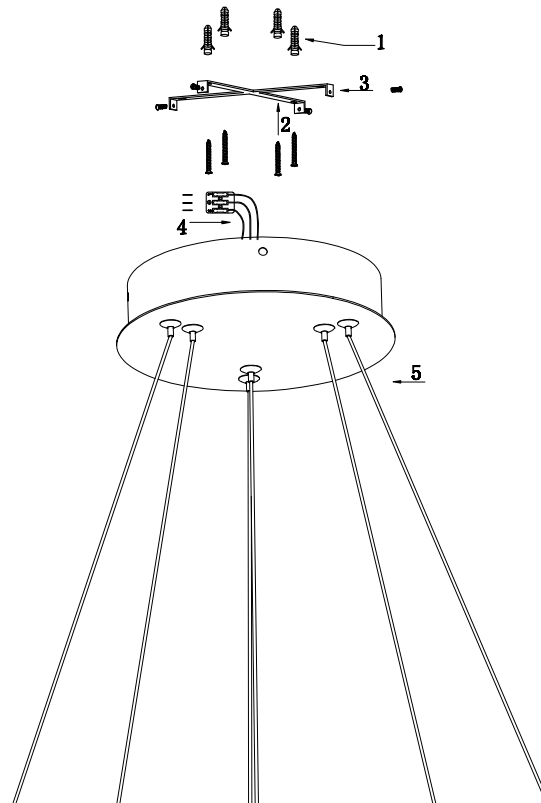

# Instruction

MOD058PL-L55B4K

MAX 61W  
2100 Lumen

Model: MOD058PL-L55B4K  
Collection: Technical  
Series: Rim

Pendant Lamps