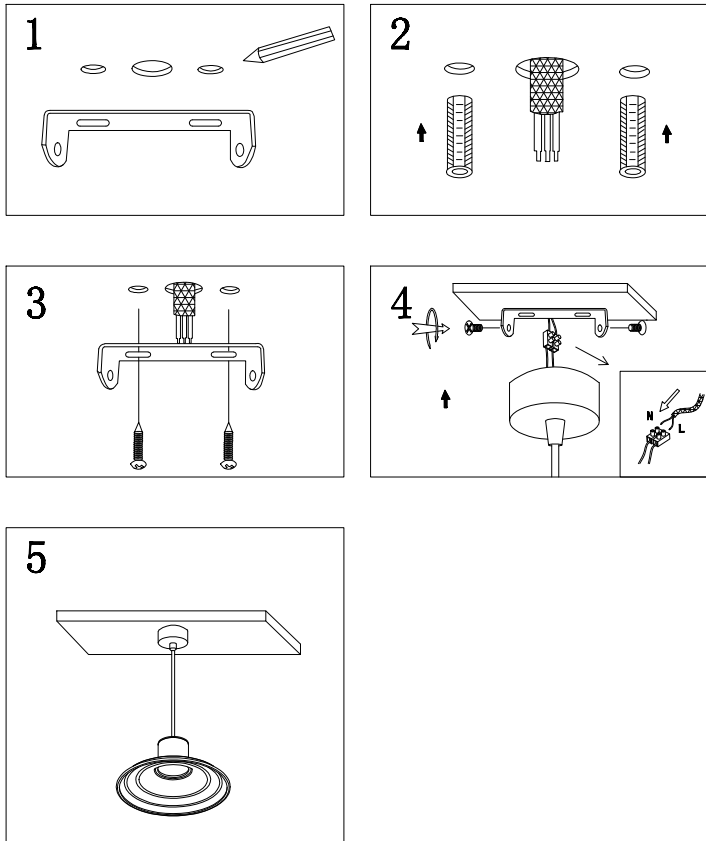

Instruction

P066PL-L9W4K

MAX 9W
550 Lumen

Model: P066PL-L9W4K
Collection: Pendant
Series: Remous

Pendant Lamps