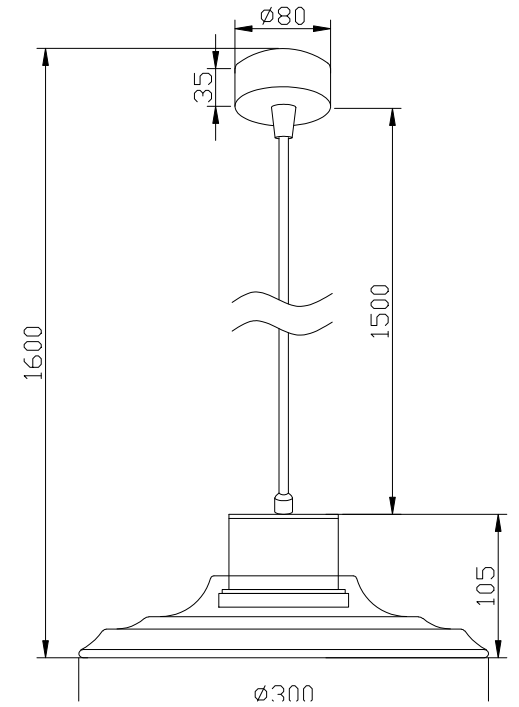

Instruction

P066PL-L9W4K

MAX 9W
550 Lumen

Model: P066PL-L9W4K
Collection: Pendant
Series: Remous

Pendant Lamps