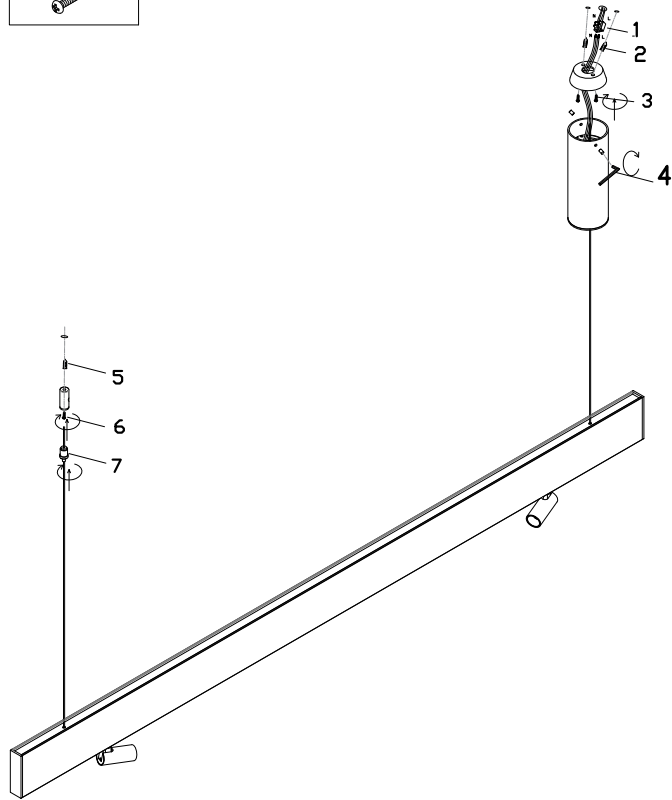

# Instruction

P068PL-L27W4K

MAX 30W  
2200 Lumen

Model: P068PL-L27W4K  
Collection: Pendant  
Series: Puntero

Pendant Lamps