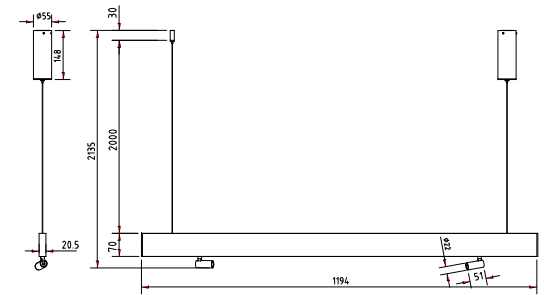

# Instruction

P068PL-L27W4K

MAX 30W  
2200 Lumen

Model: P068PL-L27W4K  
Collection: Pendant  
Series: Puntero

Pendant Lamps