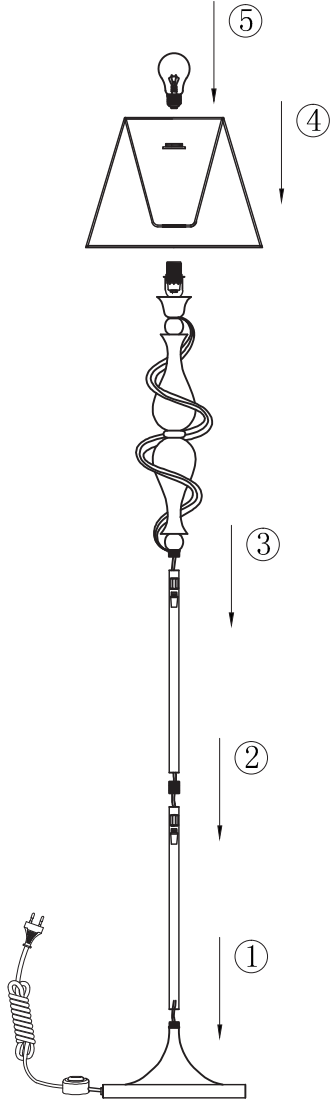

# Instruction

Collection: Elegant  
Series: Intreccio  
Model: ARM010-01-W  
Mobile

**I** – Mobile

  
1 x E27 (40w)

**MAYTONI**  
DECORATIVE LIGHTING

[www.maytoni.de](http://www.maytoni.de)