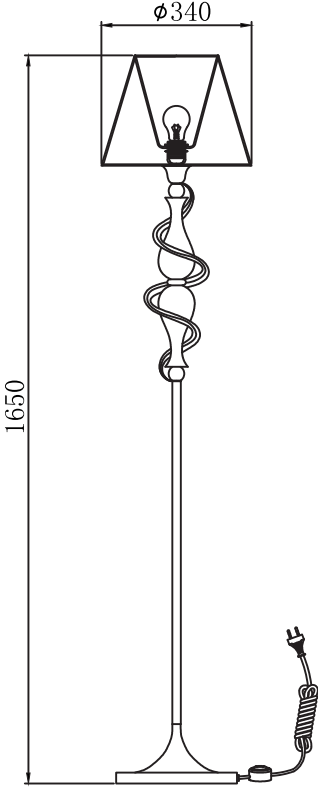

# Instruction

Collection: Elegant  
Series: Intreccio  
Model: ARM010-01-W  
Mobile

**I** – Mobile

  
1 x E27 (40w)

**MAYTONI**  
DECORATIVE LIGHTING

[www.maytoni.de](http://www.maytoni.de)