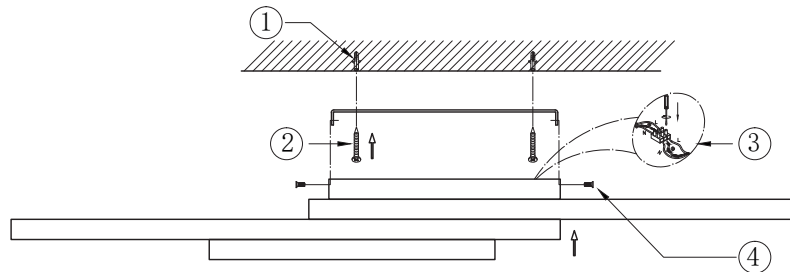

Instruction

MOD015CL-L80B4K

MAX 80W
3900 Lumen

Model: MOD015CL-L80B4K
Collection: Technical
Series: Line

Ceiling Lamps