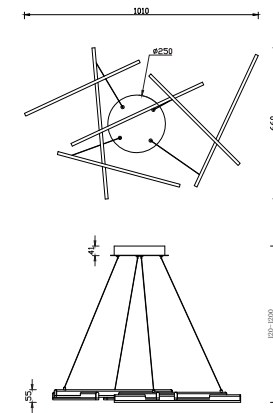

Instruction

MOD016PL-L75B4K

MAX 75W
2850 Lumen

Model: MOD016PL-L75B4K
Collection: Technical
Series: Line

Pendant Lamps