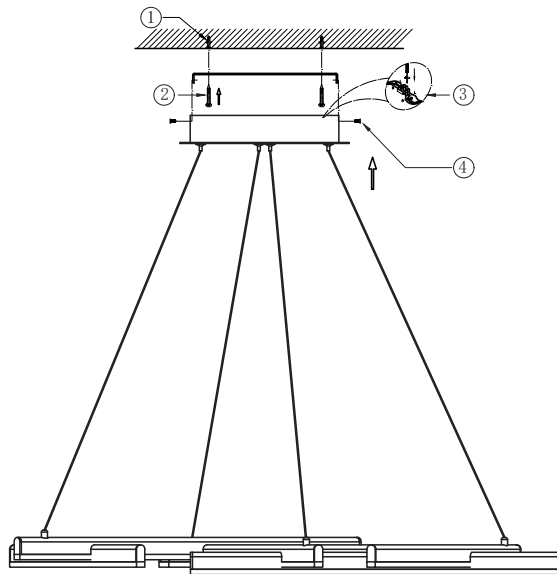

Instruction

MOD016PL-L75B4K

MAX 75W
2850 Lumen

Model: MOD016PL-L75B4K
Collection: Technical
Series: Line

Pendant Lamps