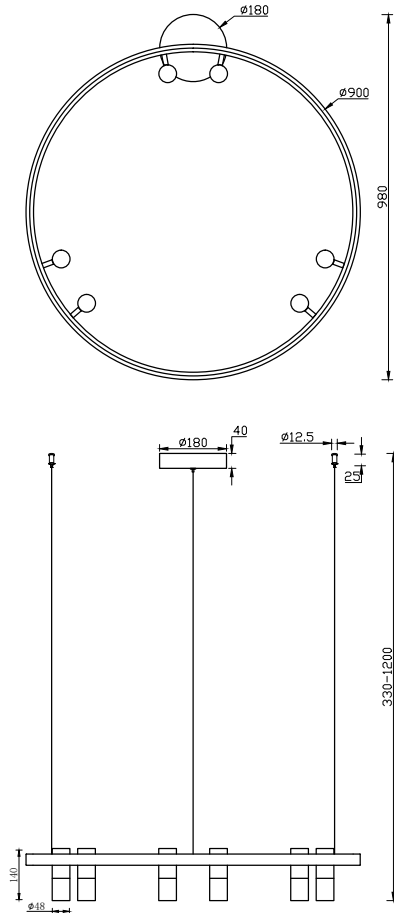

Instruction

MOD102PL-L42W4K

MAX 42W
4000 Lumen

Model: MOD102PL-L42W4K
Collection: Technical
Series: Satellite

Pendant Lamps