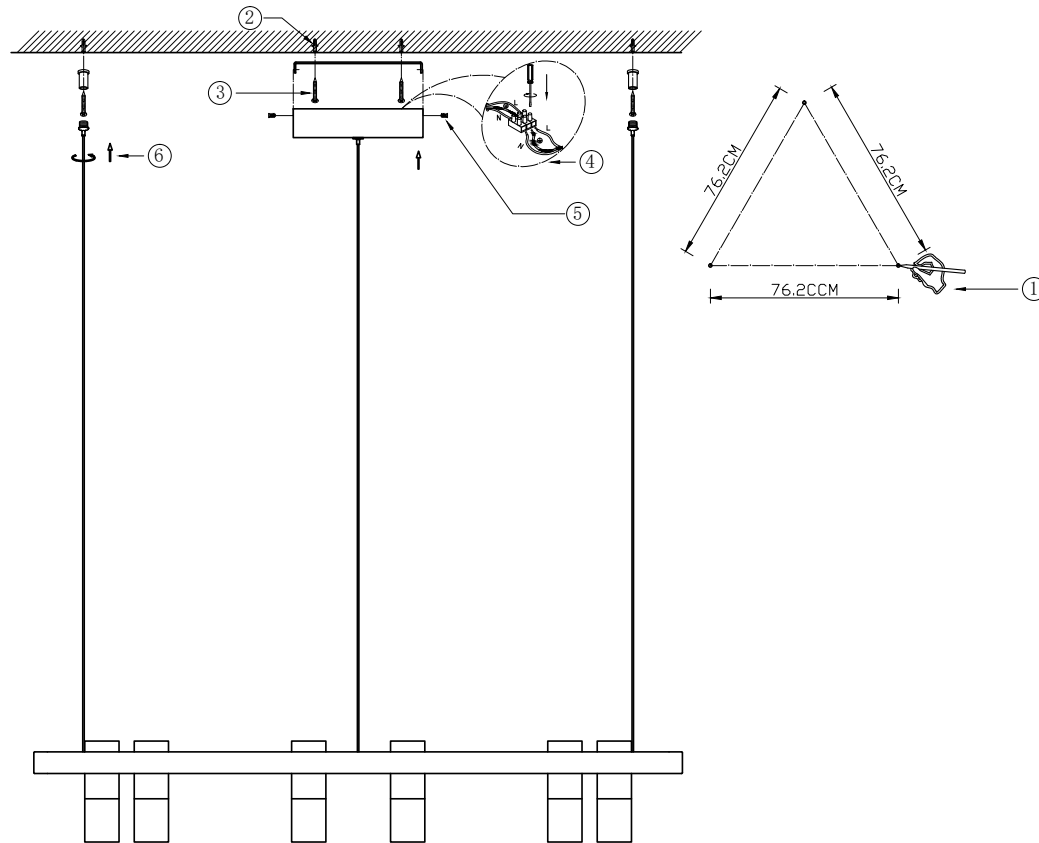

Instruction

MOD102PL-L42W4K

MAX 42W
4000 Lumen

Model: MOD102PL-L42W4K
Collection: Technical
Series: Satellite

Pendant Lamps