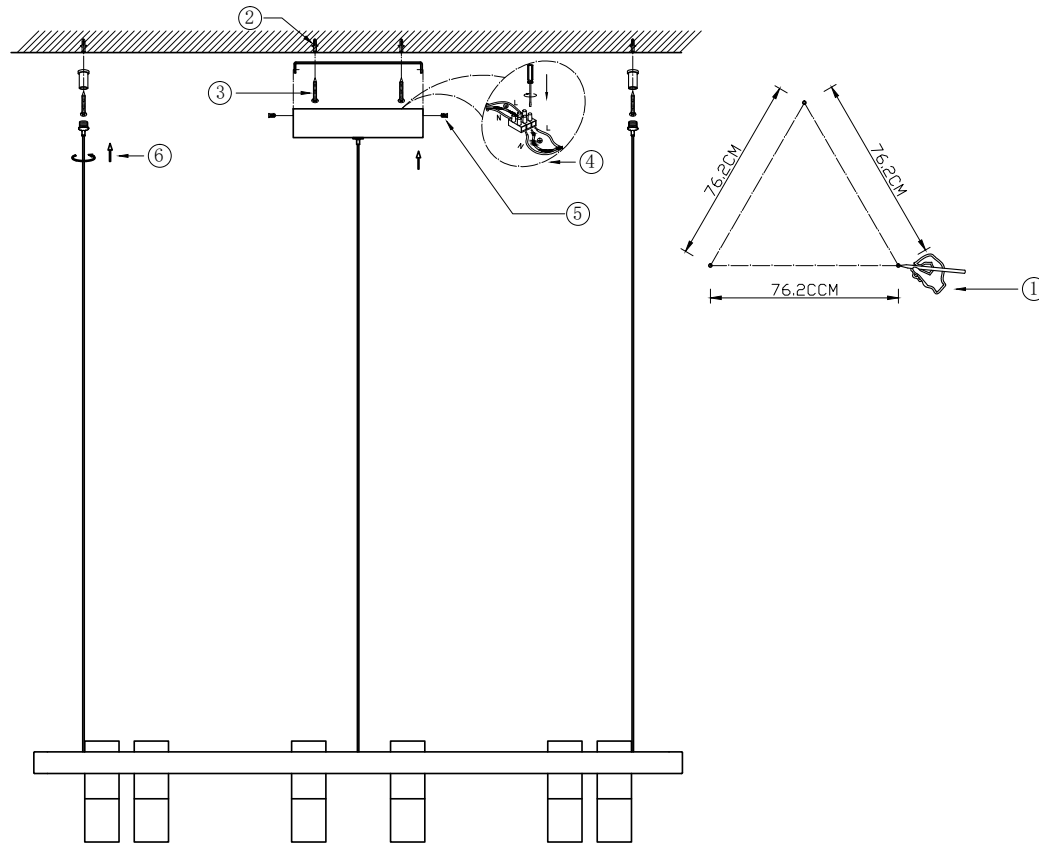

Instruction

MOD102PL-L42B4K

MAX 42W
3000 Lumen

Model: MOD102PL-L42B4K
Collection: Technical
Series: Satellite

Pendant Lamps