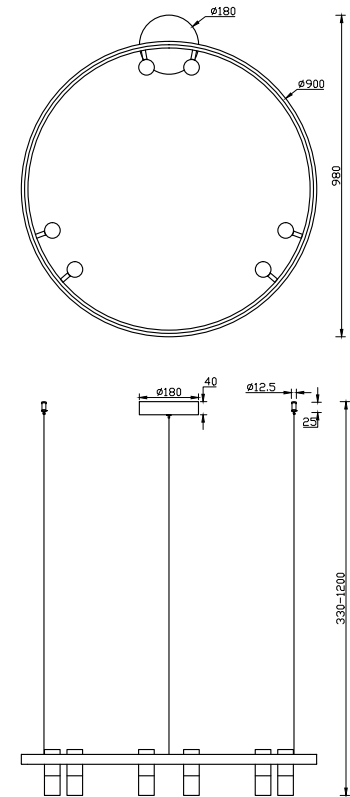

Instruction

MOD102PL-L42B4K

MAX 42W
3000 Lumen

Model: MOD102PL-L42B4K
Collection: Technical
Series: Satellite

Pendant Lamps