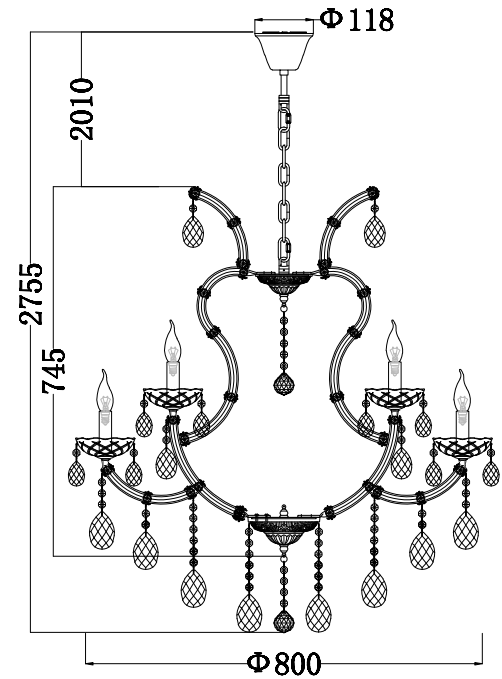

## DIA881-PL-15-G

**CRYSTAL INSTRUCTION :**

- A = 5pcs
- A1 = 5pcs
- A2 = 5pcs
- B = 1pcs
- C = 5pcs
- C1 = 5pcs
- C2 = 5pcs
- D = 5pcs
- D1 = 5pcs
- D2 = 5pcs
- E = 10pcs
- E1 = 10pcs
- E2 = 10pcs
- F = 10pcs
- F1 = 5pcs
- F2 = 5pcs
- G = 5pcs
- G1 = 5pcs
- G2 = 5pcs
- H = 5pcs
- I = 1pcs
- J = 60pcs

15 x E14 (40W)

Model: DIA881-PL-15-G  
Collection: Royal Classic  
Series: Doris

Ceiling Lamps