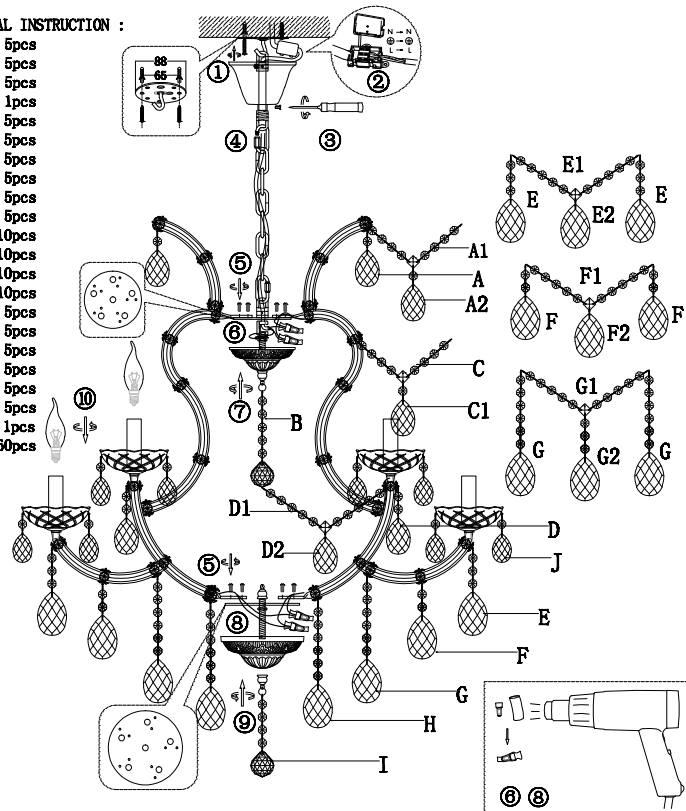

## DIA881-PL-15-G

**CRYSTAL INSTRUCTION :**

- A = 5pcs
- A1 = 5pcs
- A2 = 5pcs
- B = 1pcs
- C = 5pcs
- C1 = 5pcs
- C2 = 5pcs
- D = 5pcs
- D1 = 5pcs
- D2 = 5pcs
- E = 10pcs
- E1 = 10pcs
- E2 = 10pcs
- F = 10pcs
- F1 = 5pcs
- F2 = 5pcs
- G = 5pcs
- G1 = 5pcs
- G2 = 5pcs
- H = 5pcs
- I = 1pcs
- J = 60pcs

15 x E14 (40W)

Model: DIA881-PL-15-G  
Collection: Royal Classic  
Series: Doris

Ceiling Lamps