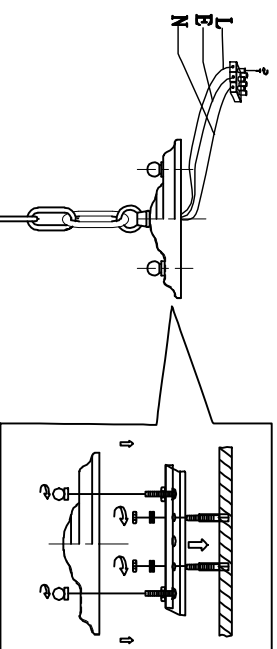

2307-6P

CEILING LAMP

Bulb

E14:6xMAX40W

NO.	Specifications	Total strings
①	0.7*11+chain+4.3mm	X1pcs