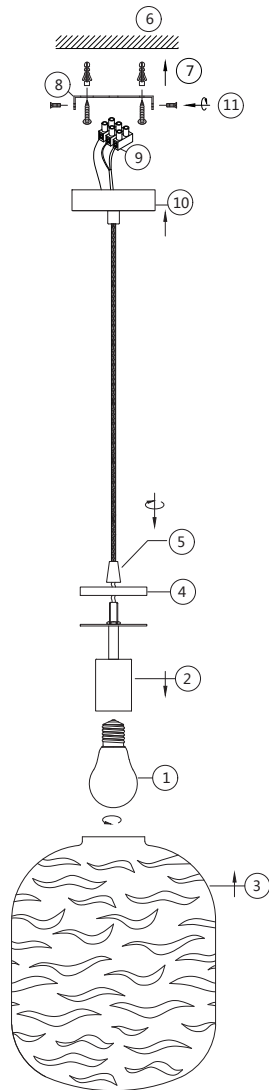

# Instruction

P058PL-01B

1 x E27 (60W)

Recommended to use with LED bulbs

Model: P058PL-01B

Collection: Pendant

Series: Dunas

Pendant Lamps