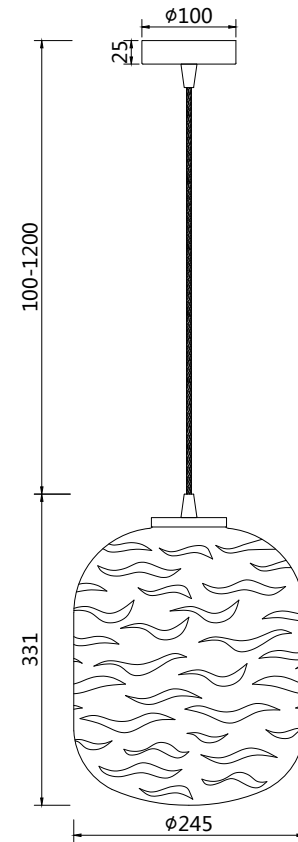

# Instruction

P058PL-01B

1 x E27 (60W)

Recommended to use with LED bulbs

Model: P058PL-01B

Collection: Pendant

Series: Dunas

Pendant Lamps