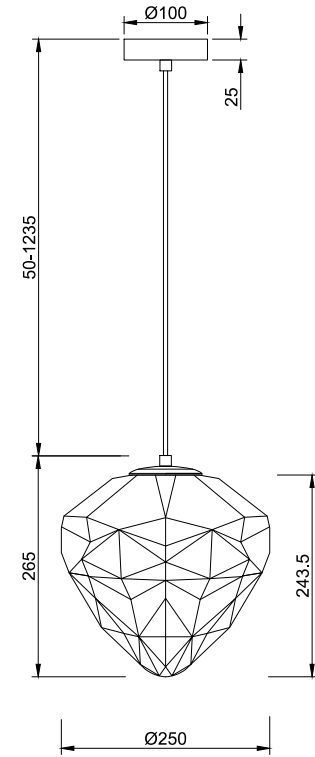

# Instruction

P053PL-01GR

1 x E27 (40W)

Recommended to use with LED bulbs

Model: P053PL-01GR

Collection: Pendant

Series: Globo

Pendant Lamps