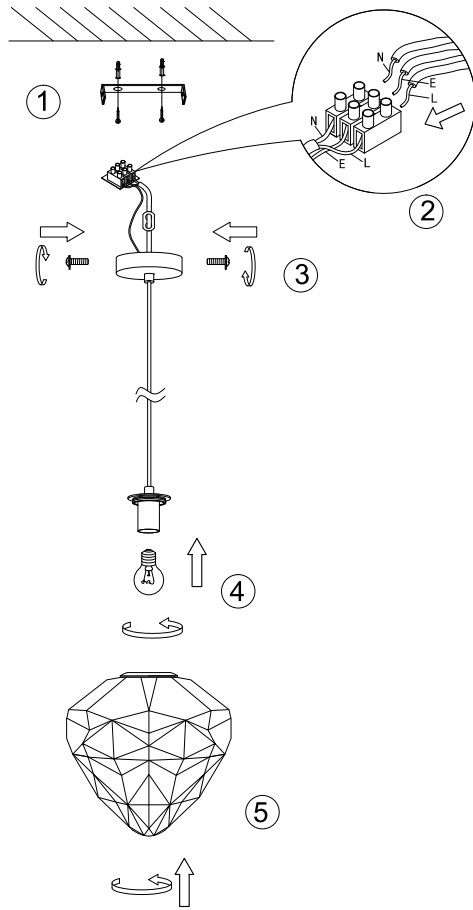

# Instruction

P053PL-01GR

1 x E27 (40W)

Recommended to use with LED bulbs

Model: P053PL-01GR

Collection: Pendant

Series: Globo

Pendant Lamps