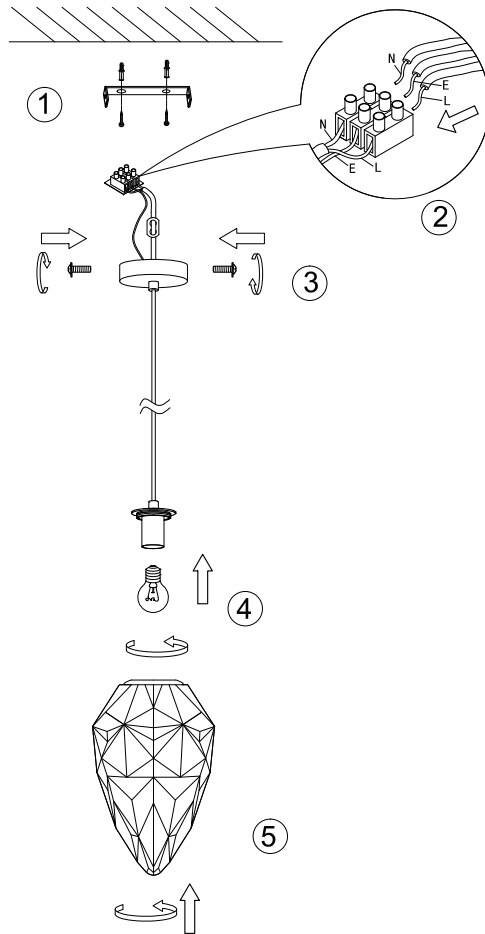

Instruction

P052PL-01PK

1 x E27 (40W)
Recommended to use with LED bulbs

Pendant Lamps

Model: P052PL-01PK
Collection: Pendant
Series: Globo