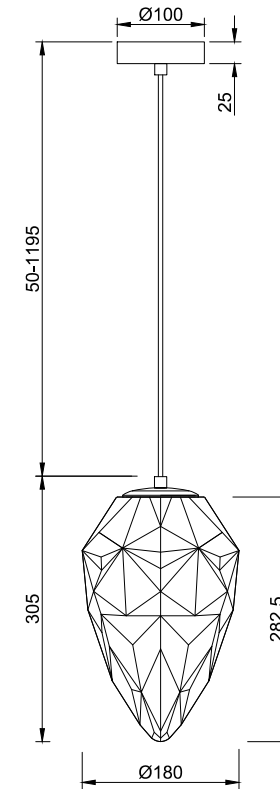

Instruction

P052PL-01PK

1 x E27 (40W)
Recommended to use with LED bulbs

Pendant Lamps

Model: P052PL-01PK
Collection: Pendant
Series: Globo