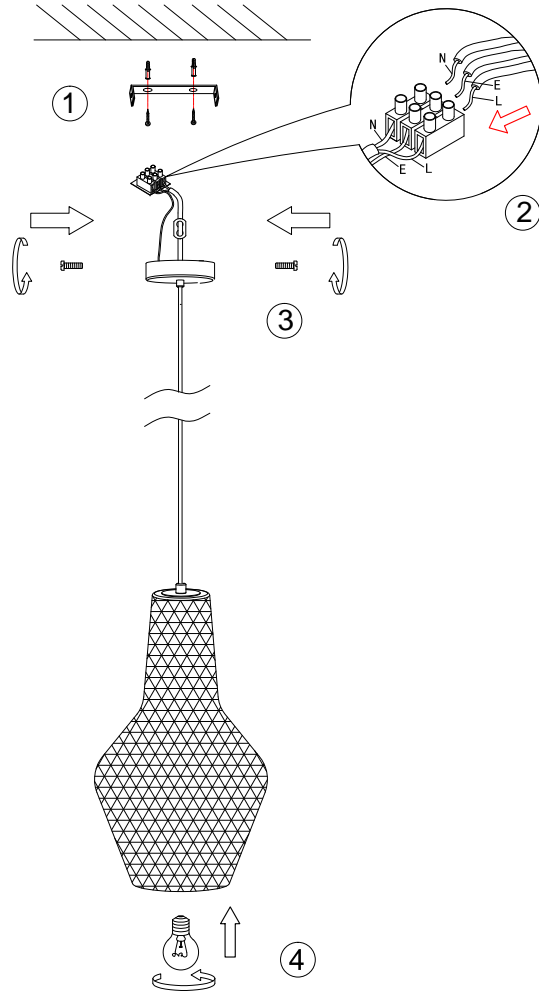

Instruction

P054PL-01B

1 x E27 (40W)
Recommended to use with LED bulbs

Model: P054PL-01B
Collection: Pendant
Series: Tommy

Pendant Lamps