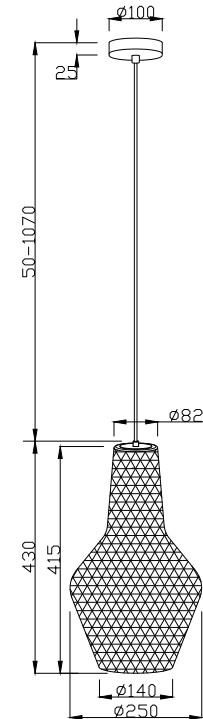

Instruction

P054PL-01B

1 x E27 (40W)
Recommended to use with LED bulbs

Model: P054PL-01B
Collection: Pendant
Series: Tommy

Pendant Lamps