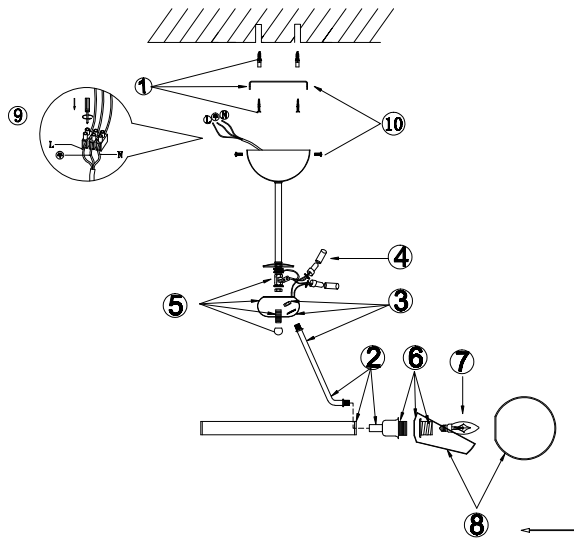

FREYA
TRADITION OF QUALITY

Instruction

FR5009PL-05B

5 x E14 (60W)

Model: FR5009PL-05B

Series: Silvia

Ceiling Lamps