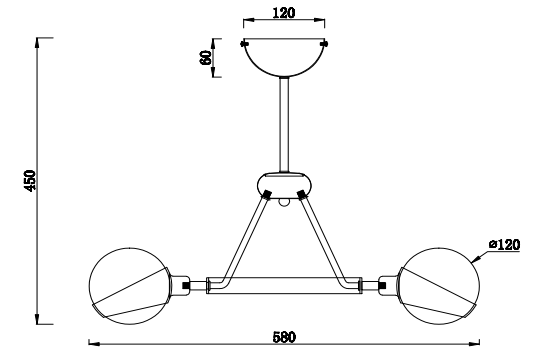

FREYA
TRADITION OF QUALITY

Instruction

FR5009PL-05B

5 x E14 (60W)

Model: FR5009PL-05B

Series: Silvia

Ceiling Lamps