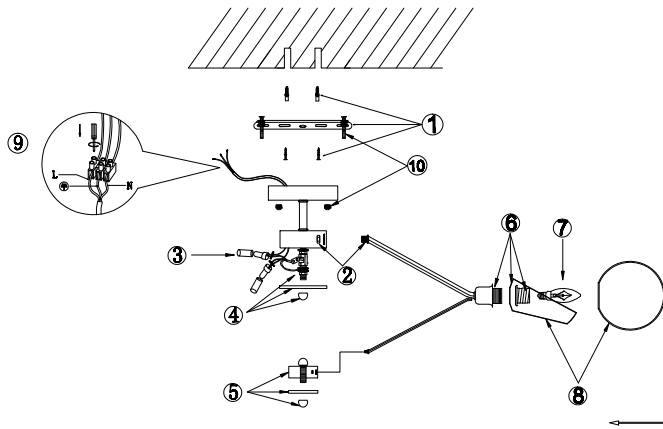

# Instruction

FR5009CL-08CH

8 x E14 (60W)

Model: FR5009CL-08CH  
Series: Silvia

Ceiling Lamps