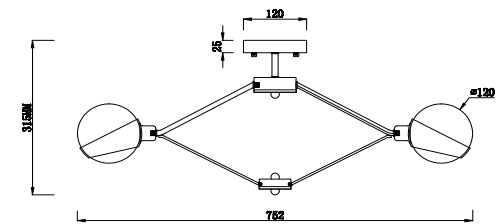

# Instruction

FR5009CL-08CH

8 x E14 (60W)

Model: FR5009CL-08CH  
Series: Silvia

Ceiling Lamps