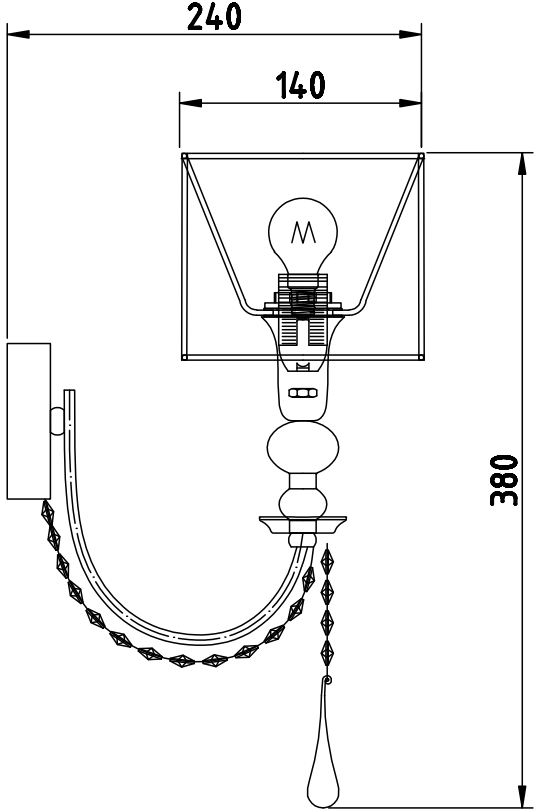

# Instruction

Collection: House  
Series: Beince  
Model: H018-WL-01-NG  
Wall Lamps

A=1  
B=3  
C=2

 – Wall Lamps

  
1 x E14 (40w)

**MAYTONI**  
DECORATIVE LIGHTING  
[www.maytoni.de](http://www.maytoni.de)