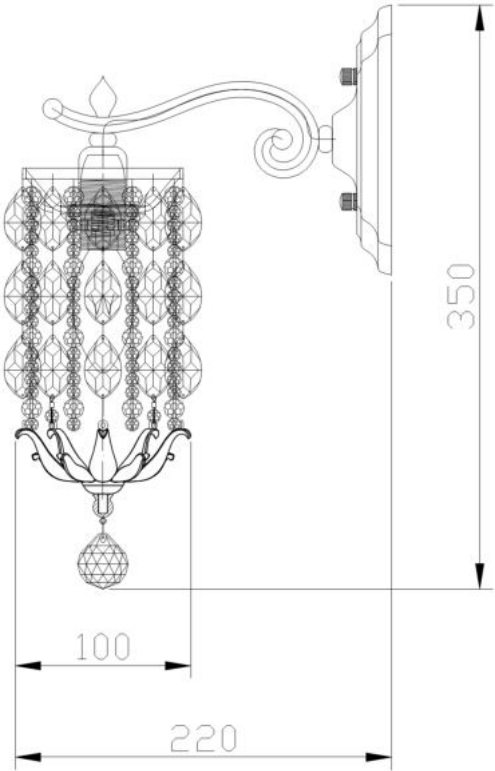

Instruction

Collection: DIAMANT CRYSTAL

Series: RONTA

Model: DIA107-WL-01-R

Wall

A=5
B=5
C=10
D=1

- Wall

1 x E14 (60W)