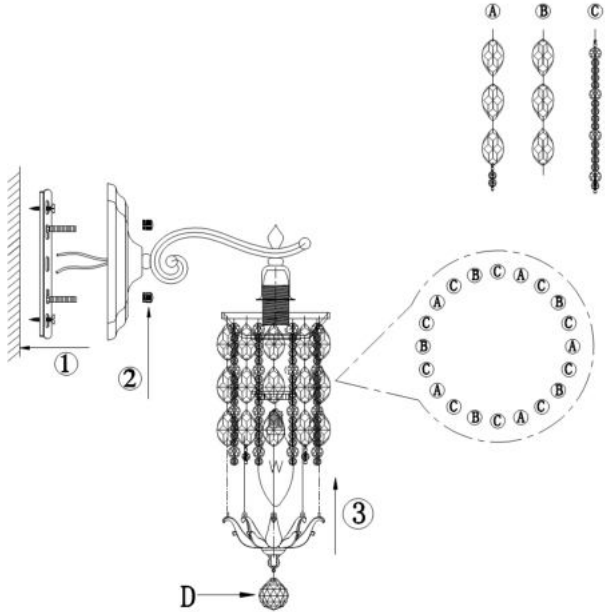

Instruction

Collection: DIAMANT CRYSTAL

Series: RONTA

Model: DIA107-WL-01-R

Wall

A=5
B=5
C=10
D=1

- Wall

1 x E14 (60W)