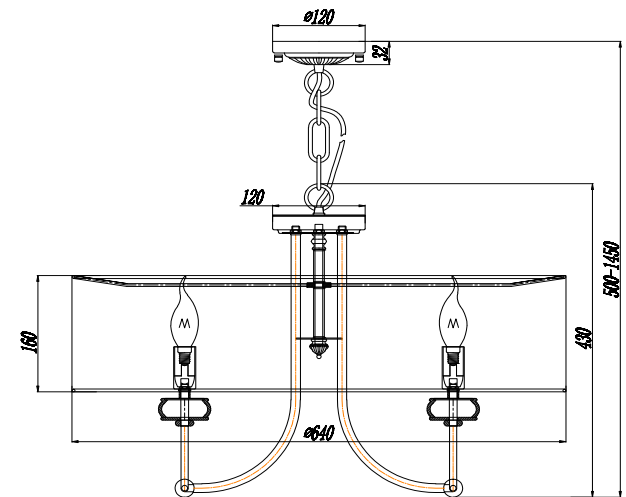

# Instruction

ARM006PL-08G

8 x E14 (40W)

Model: ARM006PL-08G  
Collection: Elegant  
Series: Roma

Ceiling Lamps