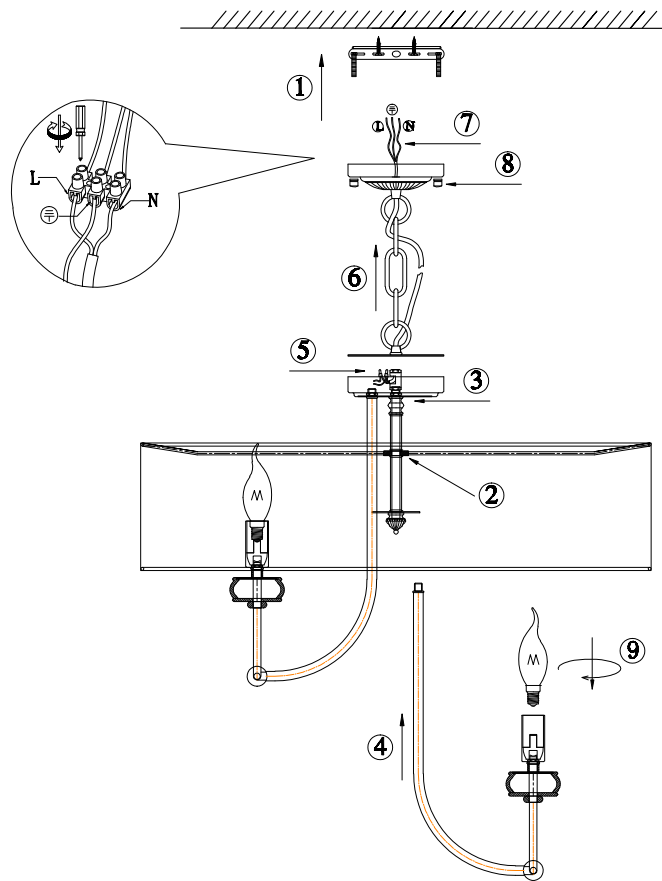

# Instruction

ARM006PL-08G

8 x E14 (40W)

Model: ARM006PL-08G  
Collection: Elegant  
Series: Roma

Ceiling Lamps