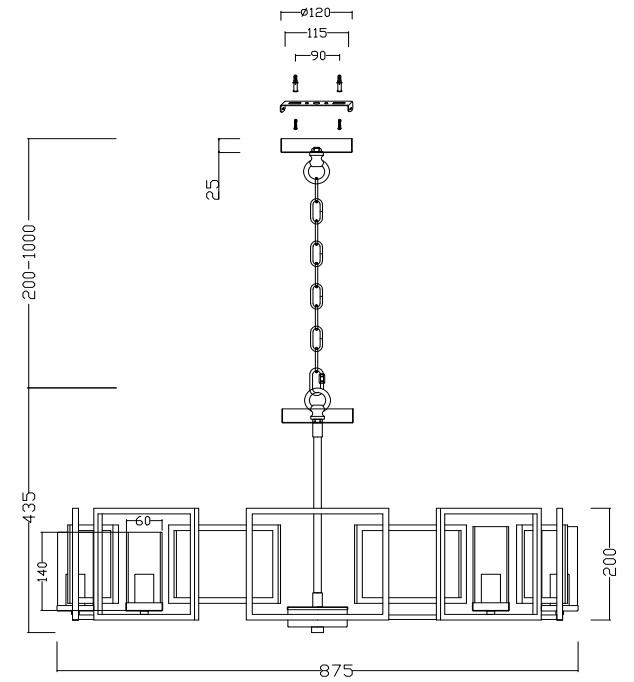

# Instruction

H009PL-08G

8 x E14 (40W)

Model: H009PL-08G  
Collection: House  
Series: Bowi

Ceiling Lamps