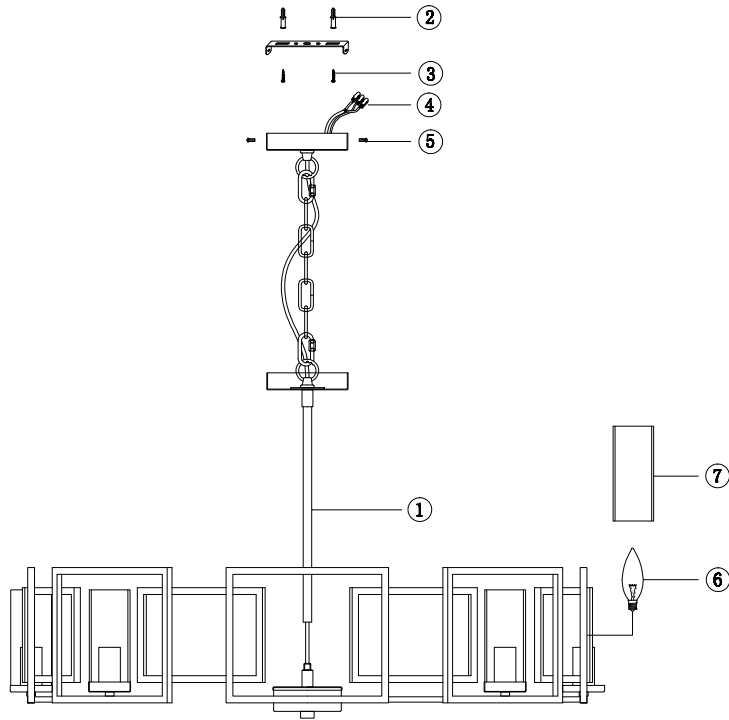

# Instruction

H009PL-08G

8 x E14 (40W)

Model: H009PL-08G  
Collection: House  
Series: Bowi

Ceiling Lamps