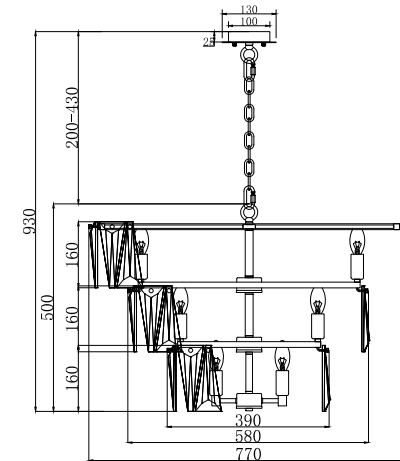

Instruction

MOD043PL-18CH

Gross Weight: 0 kg

Net Weight: 0 kg

Volume: 0 m3

Weight and Volume Margin of Error: ±10%

Color: Chrome

Material: Metal

18 x E14 (40W)

Model: MOD043PL-18CH

Collection: Modern

Series: Punteo

Pendant Lamps