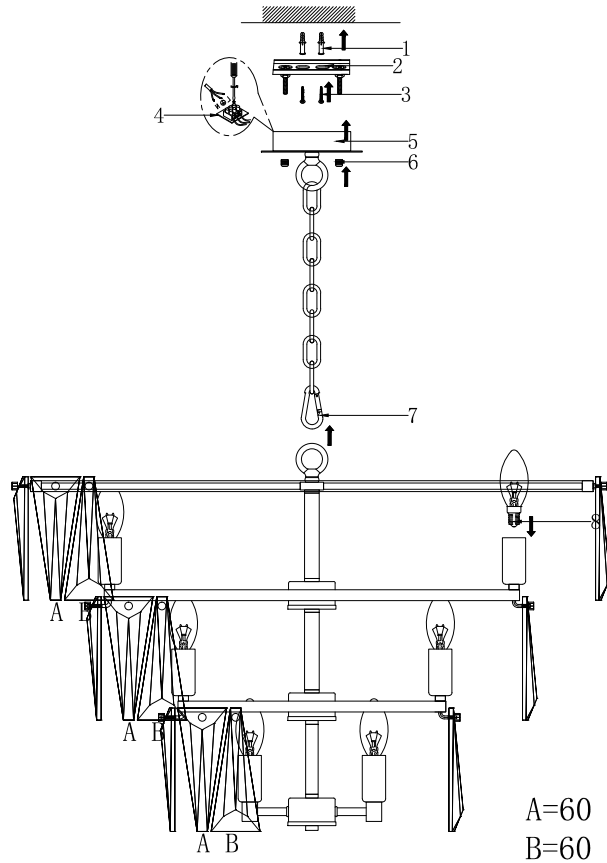

Instruction

MOD043PL-18CH

Gross Weight: 0 kg

Net Weight: 0 kg

Volume: 0 m3

Weight and Volume Margin of Error: ±10%

Color: Chrome

Material: Metal

18 x E14 (40W)

Model: MOD043PL-18CH

Collection: Modern

Series: Punteo

Pendant Lamps