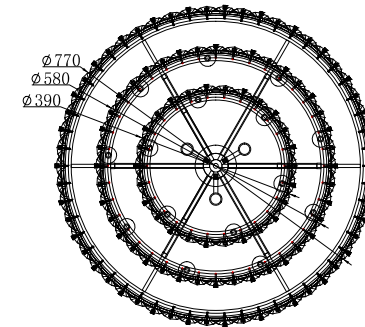

Instruction

MOD043PL-18CH

Gross Weight: 0 kg

Net Weight: 0 kg

Volume: 0 m3

Weight and Volume Margin of Error: ±10%

Color: Chrome

Material: Metal

18 x E14 (40W)

Model: MOD043PL-18CH

Collection: Modern

Series: Punteo

Pendant Lamps