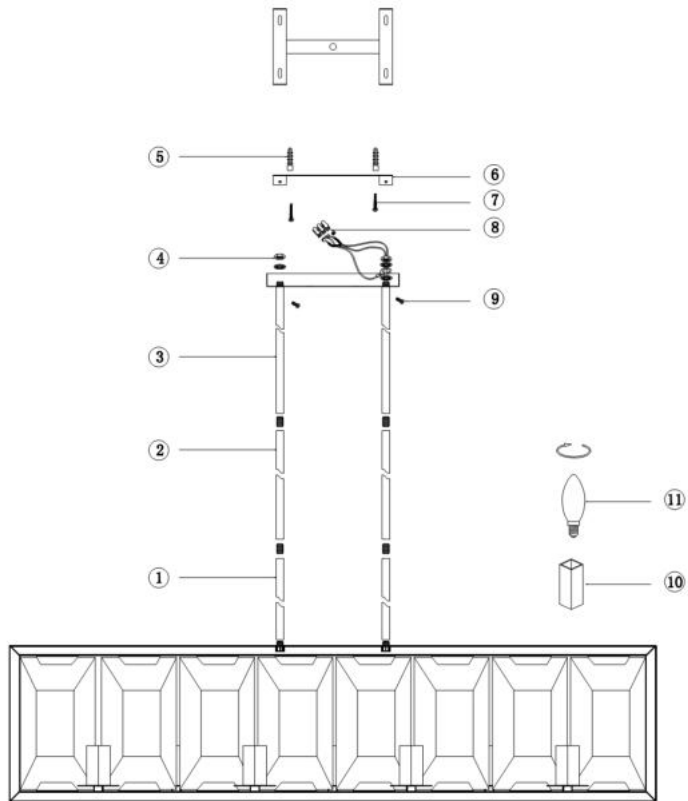

Instruction

Collection: MODERN
Series: FIBI
Model: MOD202PL-07N
Ceiling

- Ceiling

7 x E14 (40W)

MAYTONI
DECORATIVE LIGHTING

www.maytoni.de