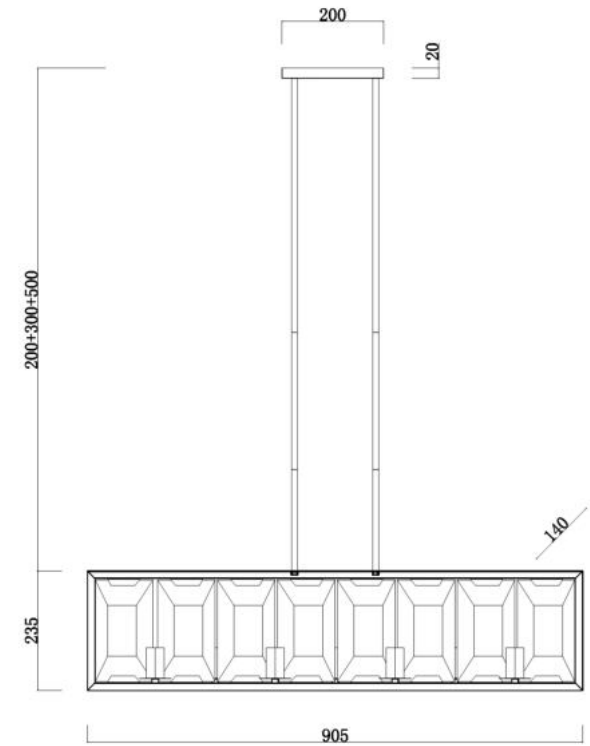

Instruction

Collection: MODERN
Series: FIBI
Model: MOD202PL-07N
Ceiling

- Ceiling

7 x E14 (40W)

MAYTONI
DECORATIVE LIGHTING

www.maytoni.de