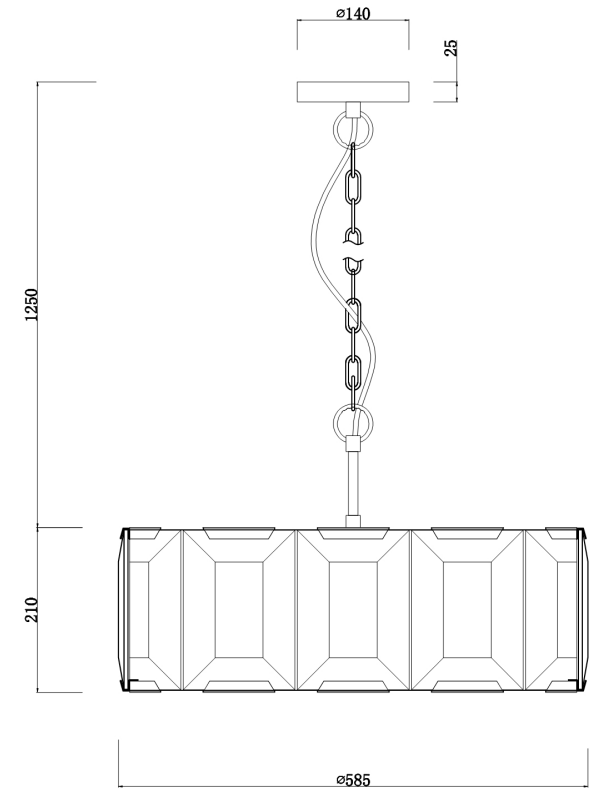

Instruction

Collection: MODERN
Series: CEREZO
Model: MOD202PL-06N
Ceiling

6 x E14 (40W)

MAYTONI
DECORATIVE LIGHTING

www.maytoni.de