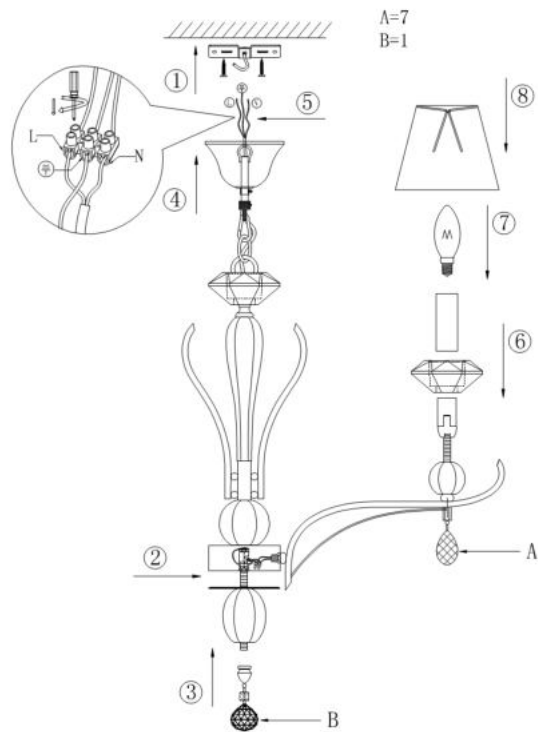

Instruction

Collection: MODERN
Series: SMUSSO
Model: MOD560-07-N
Ceiling

- Ceiling

7 x E14 (40W)

MAYTONI
DECORATIVE LIGHTING

www.maytoni.de