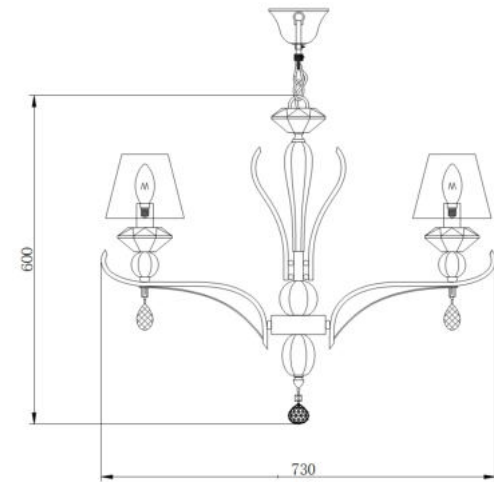

Instruction

Collection: MODERN
Series: SMUSSO
Model: MOD560-07-N
Ceiling

- Ceiling

7 x E14 (40W)

MAYTONI
DECORATIVE LIGHTING

www.maytoni.de